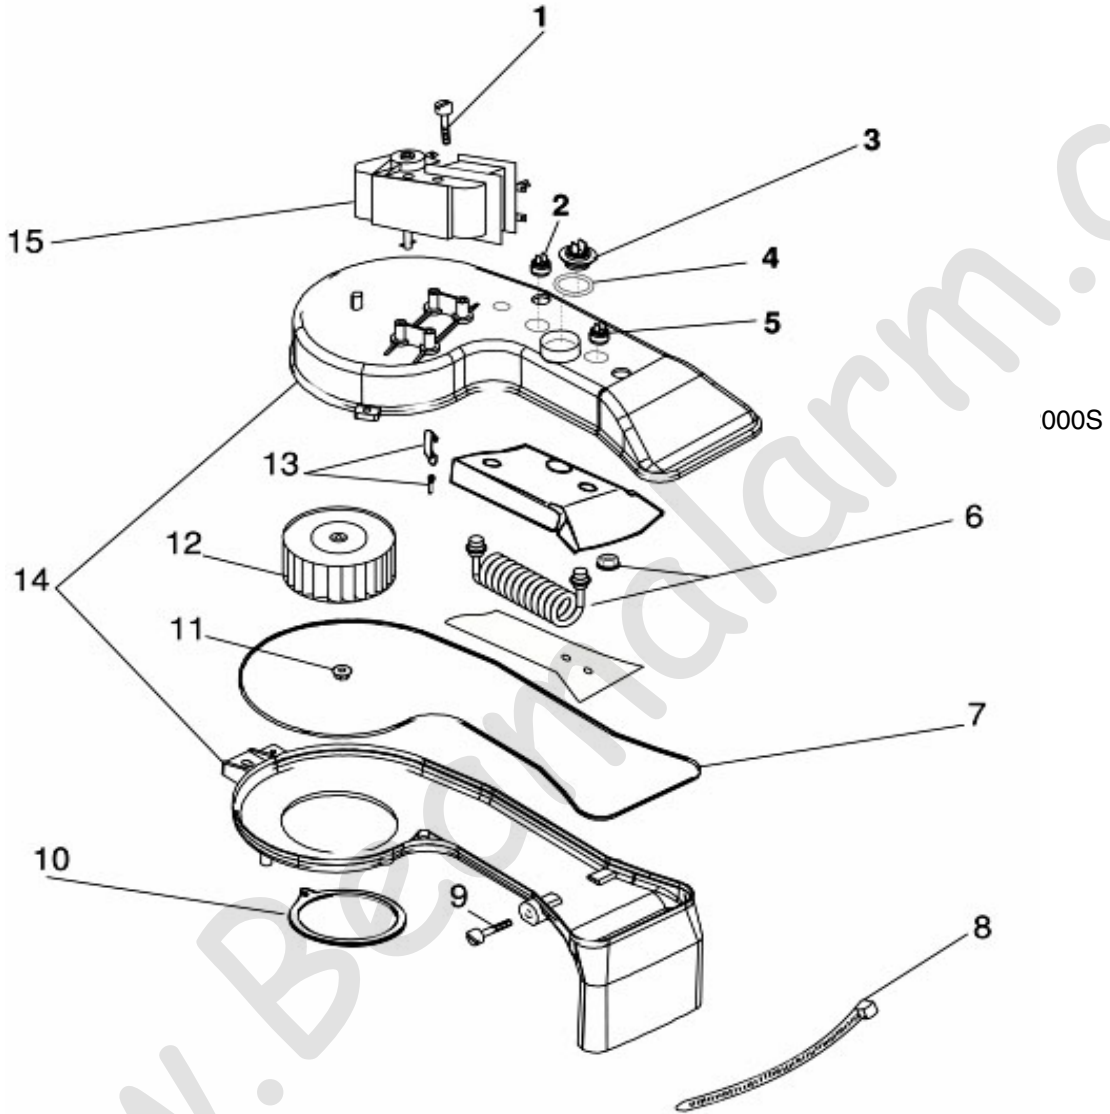

Splendide 2000S

Model: WD2000S* (S/N 406 and later - Ventilation)

* NOTE: SEE PREVIOUS PAGES for Model WD2000S with S/N before "406XXXX"

Splendide 2000S

Model: WD200S* (S/N 406 and later - Ventilation)

* NOTE: SEE PREVIOUS PAGE for Model WD2000S with S/N before "406XXXX"

	PART NO.	DESCRIPTION	MODEL
1	087921	Screw (406 & later)	WD2000S
2	089982	ECO (406 & later)	WD2000S
3	098739	Temperature Sensor, to Require (406 & later)	WD2000S
4	080768	O-Ring (406 & later)	WD2000S
5	089982	ECO (406 & later)	WD2000S
6	110433	Heater Coail 1200 Watt 115 Volt(406 & later)	WD2000S
7	032847	Blower Mainfold Seal(406 & later)	WD2000S
9	038358	Bolt M8x16(406 & later)	WD2000S
11	032972	Blower Fixing Nut(406 & later)	WD2000S
12	080658	Fan Motor(406 & later)	WD2000S
13	054790	Screw M5x16(406 & later)	WD2000S
14	087919A	Heater Housing Upper & Lower (406 - 601)	WD2000S
	114388	Heater Housing Upper & Lower (602+)	WD2000S
15	110434	Fan Motor 115 V - 60 HZ(406 & later)	WD2000S
Not Shown	110429	Porthole Diaphragm 406+	WD2000S