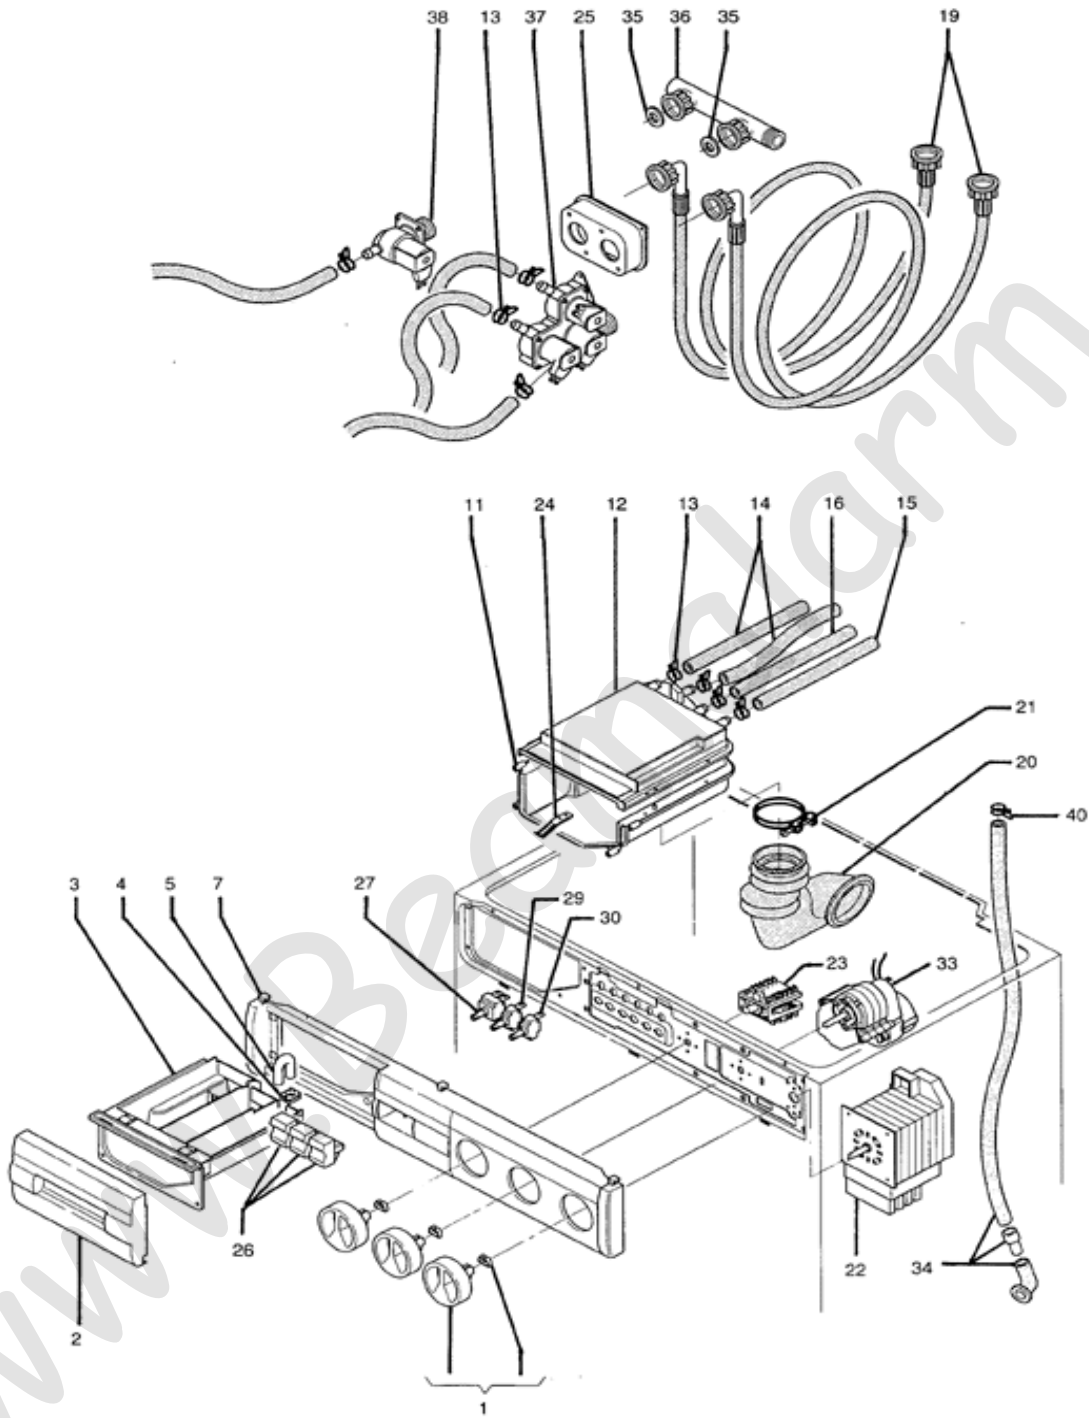

Splendide "Comb-o-matic" 2000

Models: WDC1024M, SWD1054M - (Top Cover / Controls)

Splendide "Comb-o-matic" 2000

Models: WDC1024M, SWD1054M - (Top Cover / Controls)

NLA = "No Longer Available"

	PART NO.		DESCRIPTION	Serial No.
1	119803553		Knob	ALL
2	14801929500		Soap Dispenser Front Panel	ALL
3	112400492	NLA	Soap Dispenser Drawer	ALL
4	112400460		Plate	ALL
5	112400461		Siphon	ALL
7	119803938		Control Panel	ALL
11	112400503		Soap Dispenser Housing	Before 0013
11A	112400494	NLA	Soap Dispenser Housing	0013 & Later
12	112400495		Water Outlet Dispenser	ALL
13	113200495	NLA	Clamp	ALL
14	114300754	NLA	Hose	ALL
15	087919A	Heat	Hose	Before 0013
	114388	Heat	WD2000S	
15A	114300771	NLA	Hose	0013 & Later
16	114300754	NLA	Hose	ALL
19	112930		Inlet Hose	ALL
20	114300740	NLA	Hose	ALL
21	113200190	NLA	Clamp	ALL
22	116103032B		Timer	ALL
23	116102961		Program Selector	ALL
24	113800407	NLA	Spring	ALL
25	112903401	NLA	Support	ALL
26	112903444		Push Button	ALL
27	116102684		On/Off Switch	ALL
29	116102965		Unipolar Switch	ALL
30	116102685		Unipolar Switch	ALL
33	116102964		Dryer Timer	ALL
34	114300761	NLA	Hose	ALL
35	005572		Gasket	ALL
36	112903366		Double Pipe Fitting	ALL
37	116102995		Cold Valve	ALL
38	116102999		Hot Valve	ALL
40	113200495	NLA	Clamp	ALL