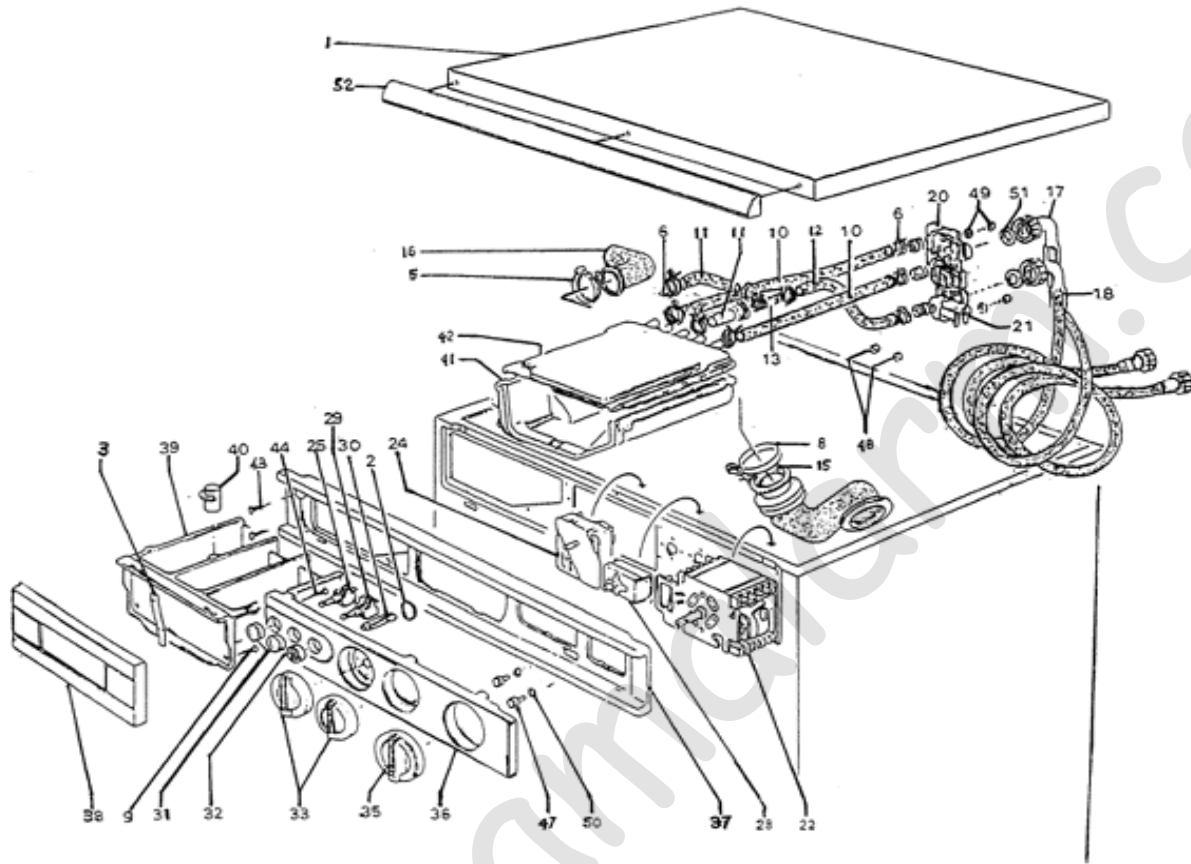

Splendide 2000

Models: WD802(X), WD804, NBR5000 - (Top Cover/Controls)

Splendide 2000

Models: WD802(X), WD804, NBR5000 - (Top Cover/Controls)

NLA = "No Longer Available"

	PART NO.		DESCRIPTION	Serial No.
1	111100830		Top Panel	ALL
2	112902428	NLA	Lamp, Insert	ALL
3	113800462		Spring, Dispenser Door	ALL
5	113200491	NLA	Clamp, Dispenser Vent Hose, 35	ALL
6	113200232	NLA	Clamp, Dispenser Fill Hose, 15.9	ALL
8	113200490	NLA	Clamp, Dispenser to Drum Hose, 49.8	ALL
9	91655001	NLA	Screw, Dispenser, 3.9x8	ALL
10	114300680	NLA	Hose, Valve To Dispenser	ALL
11	114300718	NLA	Hose, Valve To Dispenser	ALL
12	114300683	NLA	Hose, Valve To Dispenser	ALL
13	112901982	NLA	T-Connection	ALL
15	087919A	Heat	Hose, Dispenser to Drum	ALL
	114388	Heat	WD2000S	
16	114300646	NLA	Hose, Dispenser to Vent	ALL
17	112930		Hose, Inlet	ALL
18	112930		Hose, Inlet	ALL
20	116102541		Valve, Cold	ALL
21	116102549		Valve, Hot	ALL
22	116102529		Timer, Washer	ALL
23	116102530		Selector, Program	ALL
24	186810022		Timer, Dry	ALL
25	116102684		Switch, On/Off, Bi-Polar	ALL
29	116102685		Switch, High Heat/Low Heat, Uni-Polar	ALL
30	116102567		Warning Lamp	ALL
31	112903192		Push Button, 2000	ALL
31A	112902604		Push Button, Splendide	ALL
31B	112902393	NLA	Push Button, Indesit/Norcold	ALL
32	112902406	NLA	Indicator, Light	ALL
33	119803062	NLA	Knob, 2000	ALL
33A	119802923	NLA	Knob, Spendide	ALL
33B	119802688	NLA	Knob, Indesit/Norcold	ALL
35	119803064	NLA	Knob, 2000	ALL
35A	119802922	NLA	Knob, Spendide	ALL
35B	119802804	NLA	Knob, Indesit/Norcold	ALL
36	119803334		Control Panel, 2000	ALL
36A	119802981		Control Panel, Splendide (small)	ALL
36B	119802814	NLA	Control Panel, Indesit/Norcold (small)	ALL
37	112400479	NLA	Control Panel Board, 2000	ALL
37A	112400448	NLA	Control Panel Board, Spendide (Big)	ALL
37B	112400455	NLA	Control Panel Board, Indesit/Norcold (Big)	ALL
38	119803333		Soap Dispenser Front Panel, 2000	ALL
38A	119803135	NLA	Soap Dispenser Front Panel, Indesit/Norcold	ALL
39	112400418		Soap Dispenser Drawer	ALL
40	112400430		Syphon Cap	ALL
41	112400499		Housing, Soap Dispenser	ALL
42	112400497		Dispenser, Water Outlet	ALL