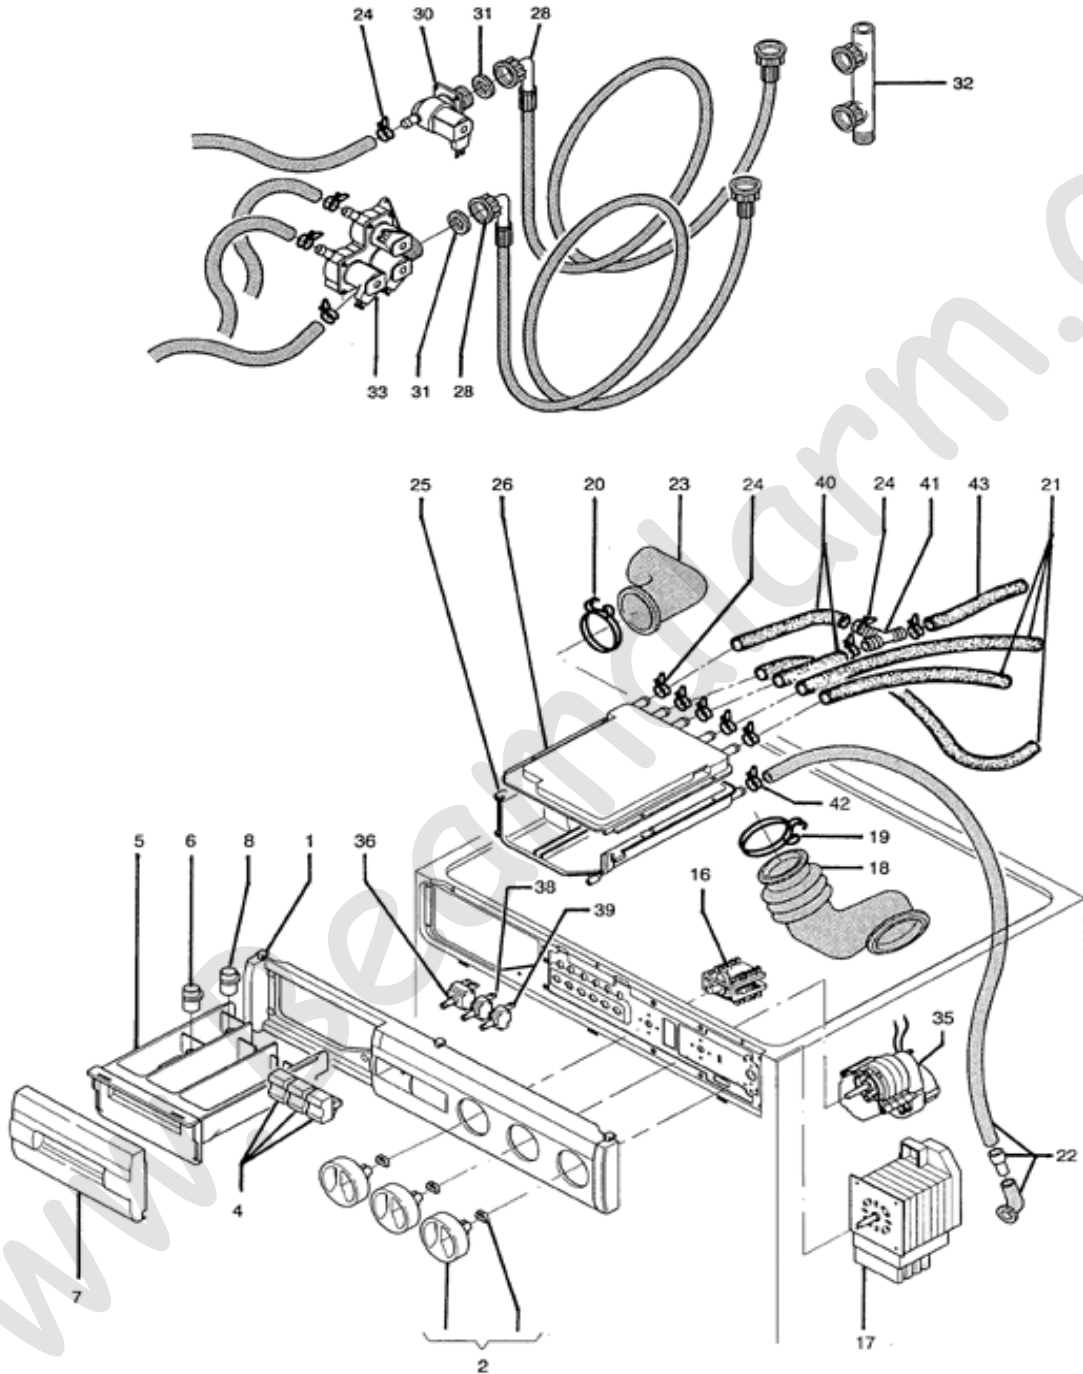

Splendide "Comb-o-matic" 6000, 6100

Models: WDC1025MCEE, WDC1025M, WDC1025, LWD1054M - (Top Cover / Controls)

Splendide "Comb-o-matic" 6000, 6100

Models: WDC1025MCEE, WDC1025M, WDC1025, LWD1054M - (Top Cover / Controls)

NLA = "No Longer Available"

	PART NO.		DESCRIPTION	Serial No.
1	119803938		Control Panel	Before 9943
1A	119804221		Control Panel	9943 & Later
2	119803553		Knob	ALL
4	112903444		Push Button	ALL
5	112400418		Soap Dispenser Drawer	ALL
6	112400430		Container for Additives Compartment	ALL
7	112605485		Soap Dispenser Front Panel	Before 9943
7A	14801929300		Soap Dispenser Front Panel	9943 & Later, all
8	112400414		Container for Additives Compartment	ALL
16	116102961		Program Selector	Before 9943
16A	116103107		Program Selector	9943 & Later
17	087919A	Heat	Timer	ALL
	114388	Heat	WD2000S	
18	114300731		Hose	ALL
19	113200490	NLA	Clamp	ALL
20	113200491	NLA	Clamp	ALL
21	114300700	NLA	Hose	ALL
22	11400761	NLA	Hose	ALL
23	114300646	NLA	Hose	ALL
24	113200495	NLA	Clamp	ALL
25	112400501		Soap Dispenser Housing	ALL
26	112400497		Water Outlet Dispenser	ALL
28	112930		Inlet Hose	ALL
30	116102549		Hot Valve	ALL
30A	116103135		Hot Valve	FOR C6100
31	114200090	NLA	Gasket	ALL
32	112901946	NLA	Double Pipe Fitting	ALL
33	116102739		Cold Valve	ALL
35	116102964		Dryer Timer	ALL
36	116102684		Switch On/Off	ALL
36A	116102685		Switch Water	ALL
38	116102965		Switch Spin	ALL
39	116102685		Switch Heater	ALL
40	114300718		Hose	ALL
41	112901982	NLA	T Connector	ALL
42	113200495	NLA	Clamp	ALL
43	114300683		Hose	ALL