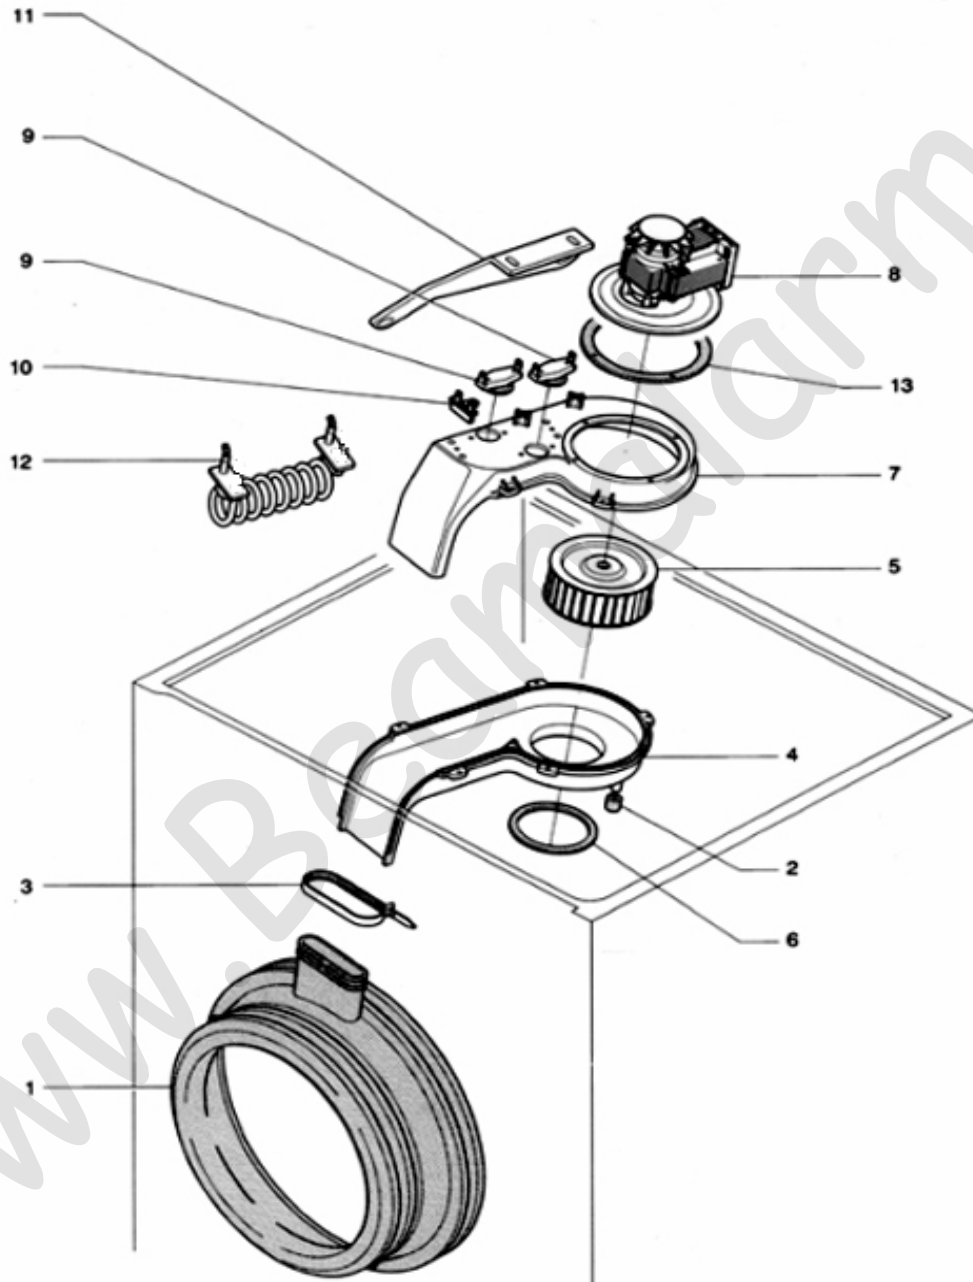

Splendide 2000S, 2100

Models: WD2000S*, WD2100 - (Ventilation)

Splendide "Comb-o-matic" 6200, 5200

Models: WDC6200CEE, WDC5200 - (Ventilation)

* NOTE: SEE FOLLOWING PAGES for Model WD2000S with S/N "406XXXX" and LATER

Splendide 2000S, 2100

Models: WD2000S*, WD2100 - (Ventilation)

Splendide "Comb-o-matic" 6200, 5200

Models: WDC6200CEE, WDC5200 - (Ventilation)

* NOTE: SEE FOLLOWING PAGES for Model WD2000S with S/N "406XXXX" and LATER

** 09214A Includes Bottom, Top Cover and Coil

	PART NO.	DESCRIPTION	MODEL
1	090201	Porthole Diaphragm	WD2000S (before 406), WD2100,WDC6200
1A	091052	Porthole Diaphragm	WDC5200
2	NA	Heater Housing Block	WD2000S (before 406), WD2100
2A	041617	Heater Housing Tube	WDC5200, WDC6200
3	031331	Clamp	All - WD2000S (before 406)
4	** 090214A	Heater Housing Bottom	All - WD2000S (before 406)
5	036080	Fan Impellare	All - WD2000S (before 406)
6	041619	Heat Housing Lower Gasket	WDC5200, WDC6200
7	** 090214A	Heater Housing Cover	All - WD2000S (before 406)
8	090215	Fan Motor	All - WD2000S (before 406)
9	9A	Heater Housing U	ECO
	##	Heater Housing U	WD2000S
9A	080768	O-Ring	All - WD2000S (before 406)
10	080767	Temperatur Sensor, To require	All - WD2000S (before 406)
11	089985	Heater Housing Bracket	All - WD2000S (before 406)
12	** 090214A	Heater Coil 1200W	All
13	041625	Fan Motor to Housing Gasket	All - WD2000S (before 406)
<i>Not Shown</i>	027230	Screw	All - WD2000S (before 406)
<i>Not Shown</i>	043775	Screw	All - WD2000S (before 406)
<i>Not Shown</i>	073183	Screw