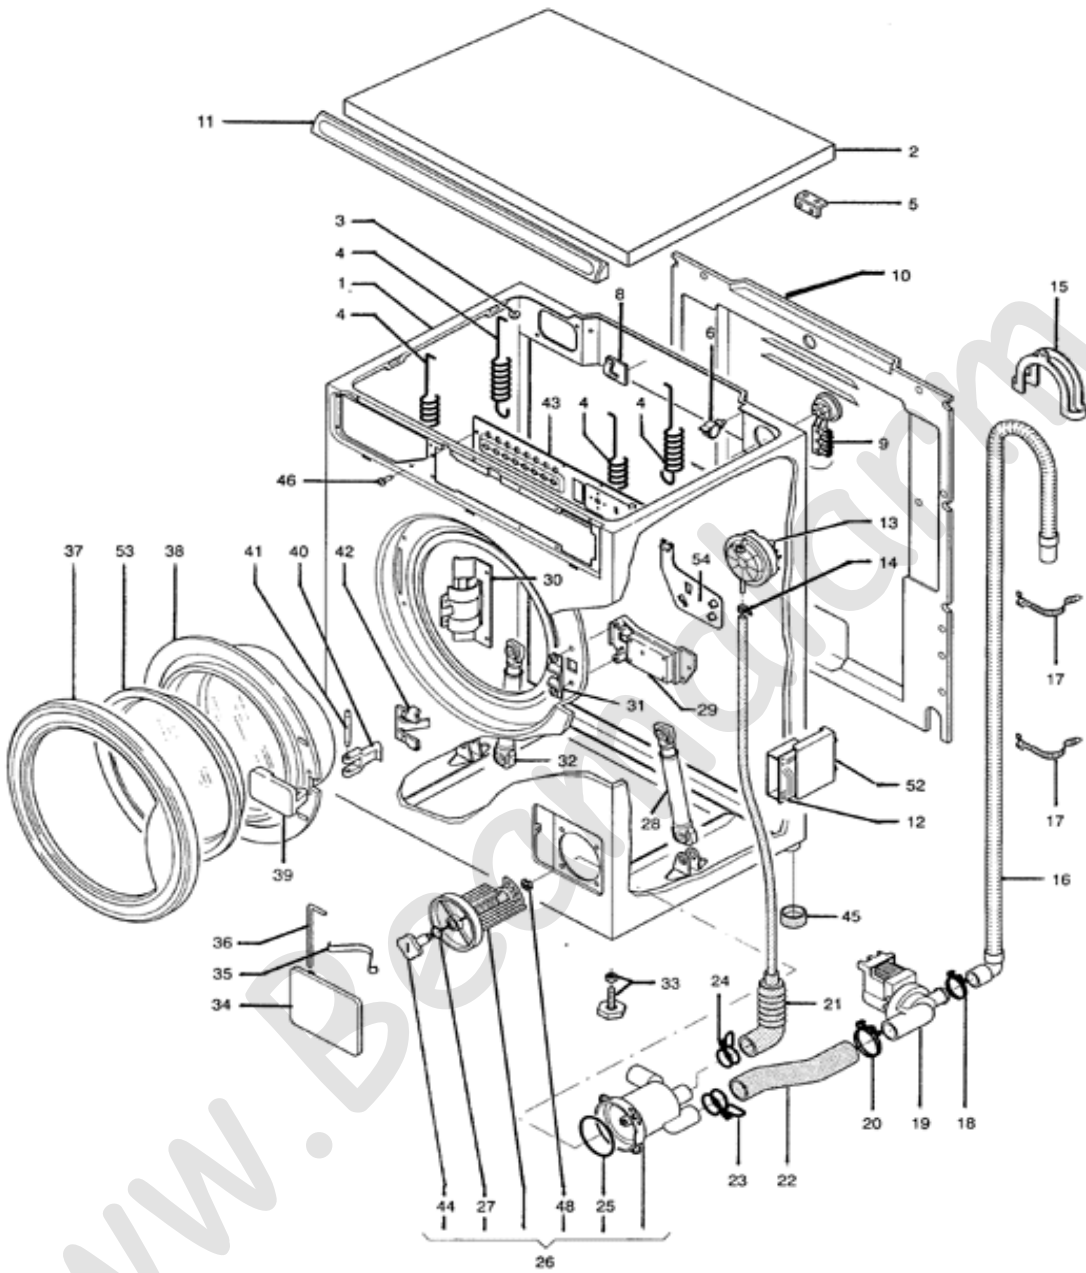

Splendide "Comb-o-matic" 2000

Models: WDC1024M, SWD1054M - (Cabinet)

Splendide "Comb-o-matic" 2000

Models: WDC1024M, SWD1054M - (Cabinet)

NLA = "No Longer Available"

	PART NO.		DESCRIPTION	Serial No.
1	119100650		Cabinet (Round Porthole)	ALL
2	111100926		Top Panel	ALL
3	112903547	NLA	Stop Plug	ALL
3A	112902017	NLA	Stop Plug	ALL
4	113800472		Spring Tub Suspension	Before 0013
4A	113800484		Spring Tub Suspension	0013 & later
5	111700593	NLA	Block Fix Top	ALL
6	112903121	NLA	Wiring Support	ALL
8	112901939	NLA	Adjesive Hook	ALL
9	116990427	NLA	Junction Block	ALL
10	111100877		Back Panel	ALL
11	087919A	Heat	Top Decorative Element	ALL
	114388	Heat	WD2000S	
12	116103031G		Electronic Module Assembly	ALL
13	116102798		Pressure Switch	Before 9719
13A	116103075		Pressure Switch	9719 & later
14	113200152	NLA	Clamp	ALL
15	112902490		Support	ALL
16	114300744		Outle Hose Elbow	ALL
17	112903262	NLA	Support	ALL
18	113200240	NLA	Clamp	ALL
19	116590746G		Pump	ALL
20	113200087		Clamp	ALL
21	119803162	NLA	Hose To Pressure Switch	Before 9719
21A	154300019	NLA	Hose To Pressure Switch	9719 to 0012
21B	112700001	NLA	Hose To Pressure Switch	0013 & later
22	114300741	NLA	Hose Filter to Pump	Before 9841
22A	114300780	NLA	Hose Filter to Pump	9841 & later
23	113200491	NLA	Clamp	ALL
24	113200354	NLA	Clamp	Before 0013
24A	113200113	NLA	Clamp	0013 & later
25	114200608		Filter Gasket	Before 9841
25A	114200675		Filter Gasket	9841 & later
26	112990079		Filter Assembly	before 9719
26A	112990079A		Filter Assembly	9719 to 9840
26B	112990086		Filter Assembly	9841 & later
27	114200609		Filter Gasket	ALL
28	113800478		Shock Absorger (long)	Before 0013
28A	113800483		Shock Absorger (long)	0013 & later
29	116102761		Electric Door Switch	ALL
30	113190159		Hinge Assembly	ALL
31	182990046		Hook Stop Plate	ALL
32	113800477		Shock Absorber (Short)	Before 0013
32A	113800483		Shock Absorber (Short)	0013 & later
33	119803003		Leveling Screw	ALL
34	111100676		Filter Door	ALL