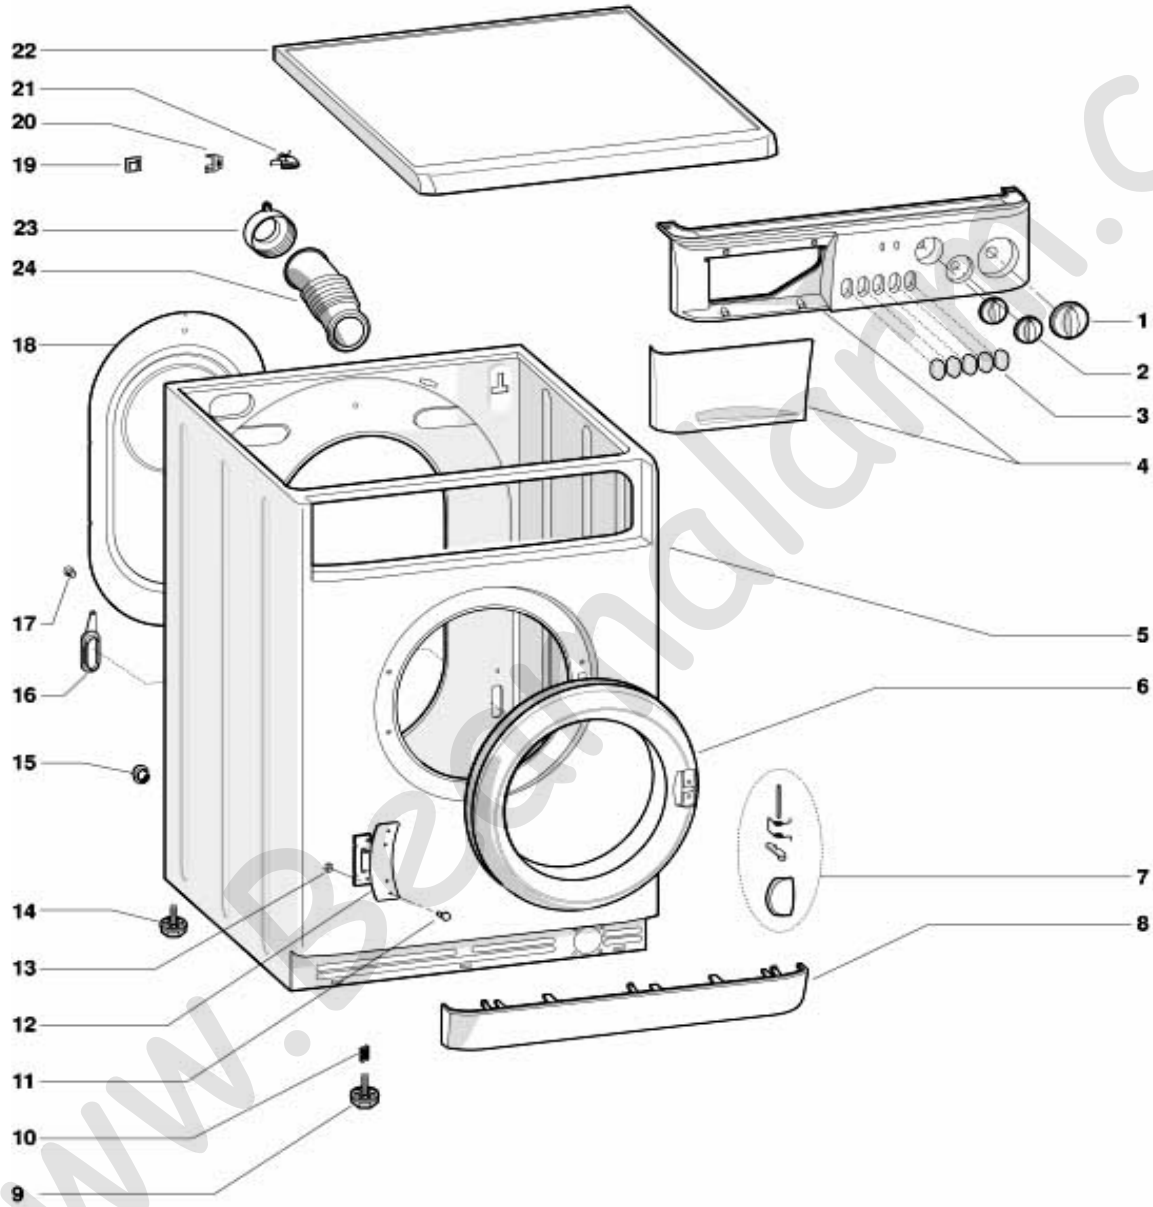

Splendide 2000S, 2100

Models: WD2000S, WD2100 - (Cabinet)

Splendide "Comb-o-matic" 6200, 5200

Models: WDC6200CEE, WDC5200 - (Cabinet)

Splendide 2000S, 2100

Models: WD2000S, WD2100 - (Cabinet)

Splendide "Comb-o-matic" 6200, 5200

Models: WDC6200CEE, WDC5200 - (Cabinet)

PART NO.	DESCRIPTION	MODEL
0	111511 Owners Manual (406 & LATER)	WD2000S
0A	090184 Owners Manual (BEFORE 406)	WD2000S & WD2100
0B	090997 Owners Manual	WDC5200
0C	090324 Owners Manual	WDC6200
1	082337 Wash Timer Knob - Big	All
1A	116613 Wash Timer Knob - Big 50404+	WD2000S/WD2100
2	081708 Wash Temperature, Dry Timer Knob - Small	All
2A	116611 Wash Temperature, Dry Timer Knob - Small 50404 + WD2000S WD2100	All
3	081706 Push Button	All
3A	116615 Push Button PW 50404+	WD2100/WD2000S
4	110421S Soap dispenser panel WD2000S B4 50404	WD2000S
4A	110421C Control Panel WD2000S B4 50404	WD2000S
4B	087919A Heater Housing Upper & Lower (406 - 601)	WD2000S
	114388 Heater Housing Upper & Lower (602+)	WD2000S
4C	116782S Soap Panel WD2000S 50404+	WD2000S
4D	090192S Soap Dispenser WD2100 B4 50404	WD2100
4E	090192C Control Panel WD2100 B4 50404	WD2100
4F	117500S Soap Dispenser WD2100 50404+	WD2100
4G	117500C Control Panel WD2100 50404+_	WD2100
4H	091414C Control Panel	WDC5200
4I	091414S Soap Panel WDC5200	WDC5200
4J	090320S Soap Panel WDC6200	WDC6200CEE
4K	090320C Control Panel	WDC6200CEE
6	116626 Door Assembly - WHITE ALL	WD2000S
6A	118119 Door Assembly - TITANIUM LOOK	WD2100/WDC5200/WDC 6200
7	082299 Door Handle Assembly-WHITE	WD2000S
7A	118122 Door Handle Assembly-TITANIUM LOOK	WD2100/WDC5200/WDC 6200
8	116630 Panel Lower Front ALL	ALL
8A	081697 Panel Lower Front	ALL
9	087084 Front / Rear Foot ALL	ALL
9A	081702 Front Foot-ALL	ALL
10	083828 Spring Front Foot ALL	WD2000S
10A	059869 Spring Front Foot ALL	ALL
11	019846 Door Hinge Bolt	ALL
12	075325 Door Hinge	ALL
13	002497 Door Hinge Nut	ALL
14	081701 Rear Foot	ALL
15	046666 Drain Hose Collar	ALL
16	084817 Serial Port Plug	ALL