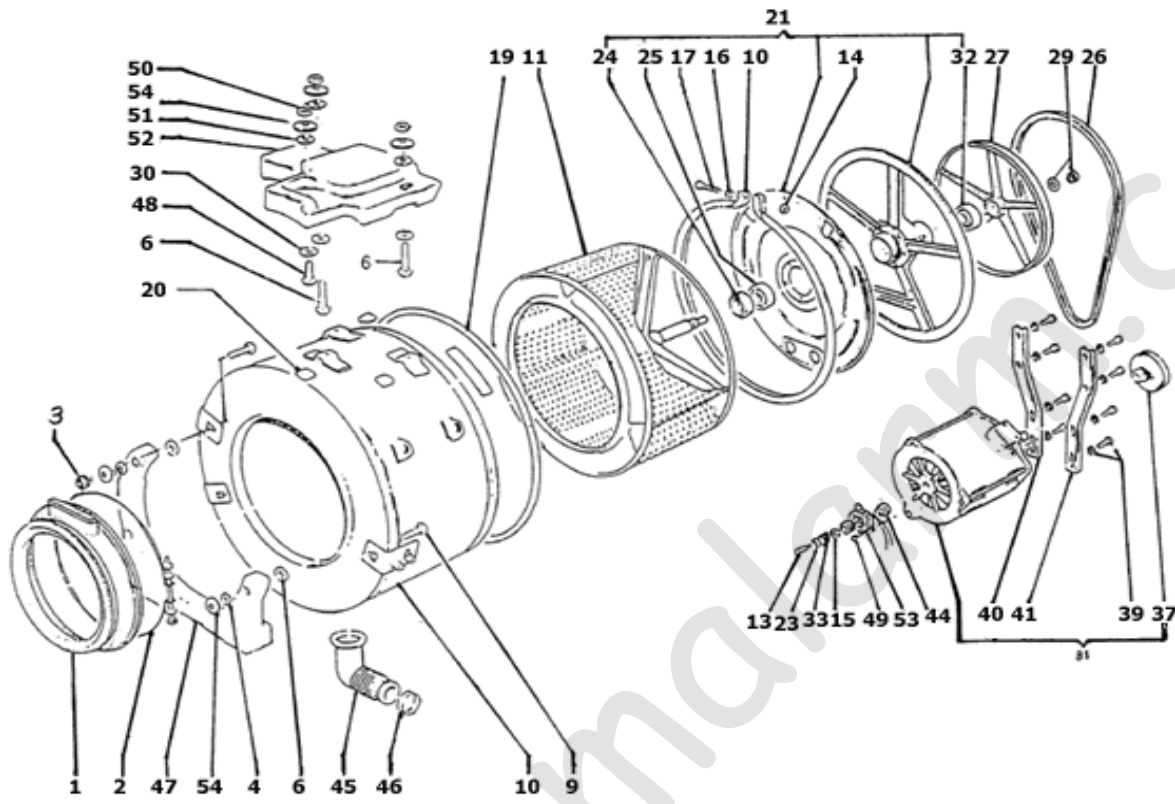

Splendide 2000

Models: WD802(X), WD804, NBR5000 - (Oscillating)

Splendide 2000

Models: WD802(X), WD804, NBR5000 - (Oscillating)

NLA = "No Longer Available"

	PART NO.		DESCRIPTION	Serial No.
1	114200661		Bellows, Porthole Diaphragm (seal)	ALL
2	113200012		Porthole diaphragm ringe (tub seal)	ALL
4	993041138	NLA	Washer, Front Counterweight 8.4x36x1.6	ALL
5	993279721	NLA	Washer, Front Counterweight 10.5x30x2	ALL
6	991173006	NLA	Screw, Top Counterweight, M8x55	ALL
9	991173007	NLA	Screw, Top Counterweight, M8x50	ALL
10	119200763	NLA	Tub Assembly	ALL
11	119200758	NLA	Cylinder Assembly	ALL
13	917115231	NLA	Screw, Tachometer	ALL
14	920133132	NLA	Nut, Tub ring, m6x10	ALL
15	112902092	NLA	Washer, Tachometer	ALL
16	087919A	Heater	Washer, Tub Ring 6.4x12.5x1.6	ALL
	114388	Heater	WD2000S	
17	99570021	NLA	Screw, Tub Ring M6x70	ALL
18	111600490	NLA	Rub ring Assembly, Back	ALL
19	036066		Gasket Ring, Tub Assembly	ALL
20	114900218	NLA	Black, Rubber, Top Counterweight	ALL
21	119200773	NLA	Cross Bearing Assembly	ALL
22	930036328	NLA	Washer, Tachometer	ALL
24	114200638	NLA	Seal, Cross Bearing Assembly	ALL
25	117600244	NLA	Ball Bearing, Cross Bearing Assembly, 20	ALL
26	114900133		Belt, Drive-3l-530	ALL
27	113300506	NLA	Pulley Assembly	ALL
29	992600002	NLA	Flange Nut, Pulley Assembly	ALL
31	116190222	NLA	Motor Assembly, w/ pulley	ALL
32	117600243		Ball Bearing, Cross Bearing Assembly 25	ALL
33	993001837	NLA	Washer, Tachometer	ALL
35	993279721	NLA	Washer, Motor 10.5x30x2	ALL
37	113300537	NLA	Pulley Motor	ALL
39	995700012		Screw, Motor -M8x18	ALL
40	113900497		Support, Motor, Right	ALL
41	113900498		Support, Motor, Left	ALL
44	1129023691	NLA	Washer, Tachometer	ALL
45	114300707		Hose, Tub to Washer Filter	ALL
46	113200366		Clamp, Hose, Wash Filter to Tub, 43	ALL
47	114900262	NLA	Counterweight, Front	ALL
48	991173007	NLA	Screw, Top Counterweight, M8x50	ALL
49	916700001	NLA	Screw, Tachometer Attachment	ALL
50	992400240	NLA	Nut, Top Counterweight, 8x10.6	ALL
51	993041138	NLA	Washer, top Counterweight 8.4x36.1.5	ALL
52	114900244	NLA	Counterweight, Top	ALL
53	116102561		Generator, Tachometer	ALL
54	113800458		Spring, Conic	ALL