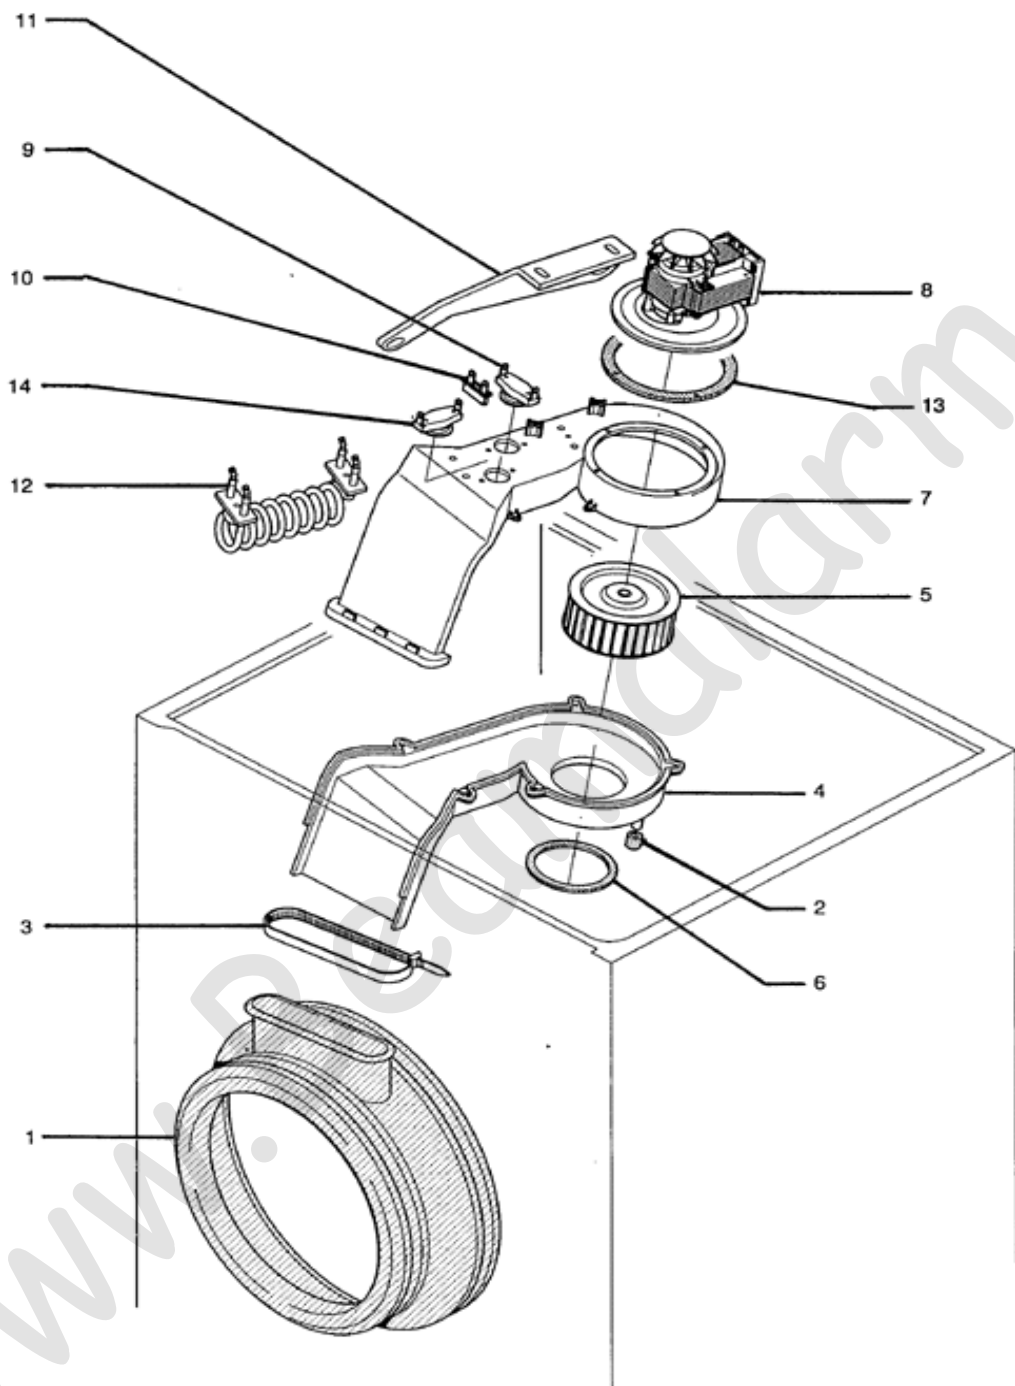

Splendide "Comb-o-matic" 6000, 6100

Models: WDC1025MCEE, WDC1025M, WDC1025, LWD1054M - (Top Cover / Controls)

NLA = "No Longer Available"

	PART NO.		DESCRIPTION	Serial No.
1	119803938		Control Panel	Before 9943
1A	119804221		Control Panel	9943 & Later
2	119803553		Knob	ALL
4	112903444		Push Button	ALL
5	112400418		Soap Dispenser Drawer	ALL
6	112400430		Container for Additives Compartment	ALL
7	112605485		Soap Dispenser Front Panel	Before 9943
7A	14801929300		Soap Dispenser Front Panel	9943 & Later, all
8	112400414		Container for Additives Compartment	ALL
16	116102961		Program Selector	Before 9943
16A	116103107		Program Selector	9943 & Later
17	087919A	Heat	Timer	ALL
	114388	Heat	WD2000S	
18	114300731		Hose	ALL
19	113200490	NLA	Clamp	ALL
20	113200491	NLA	Clamp	ALL
21	114300700	NLA	Hose	ALL
22	11400761	NLA	Hose	ALL
23	114300646	NLA	Hose	ALL
24	113200495	NLA	Clamp	ALL
25	112400501		Soap Dispenser Housing	ALL
26	112400497		Water Outlet Dispenser	ALL
28	112930		Inlet Hose	ALL
30	116102549		Hot Valve	ALL
30A	116103135		Hot Valve	FOR C6100
31	114200090	NLA	Gasket	ALL
32	112901946	NLA	Double Pipe Fitting	ALL
33	116102739		Cold Valve	ALL
35	116102964		Dryer Timer	ALL
36	116102684		Switch On/Off	ALL
36A	116102685		Switch Water	ALL
38	116102965		Switch Spin	ALL
39	116102685		Switch Heater	ALL
40	114300718		Hose	ALL
41	112901982	NLA	T Connector	ALL
42	113200495	NLA	Clamp	ALL
43	114300683		Hose	ALL

Splendide "Comb-o-matic" 6000, 6100

Models: WDC1025MCEE, WDC1025M, , WDC1025, LWD1054M - (Ventilation)