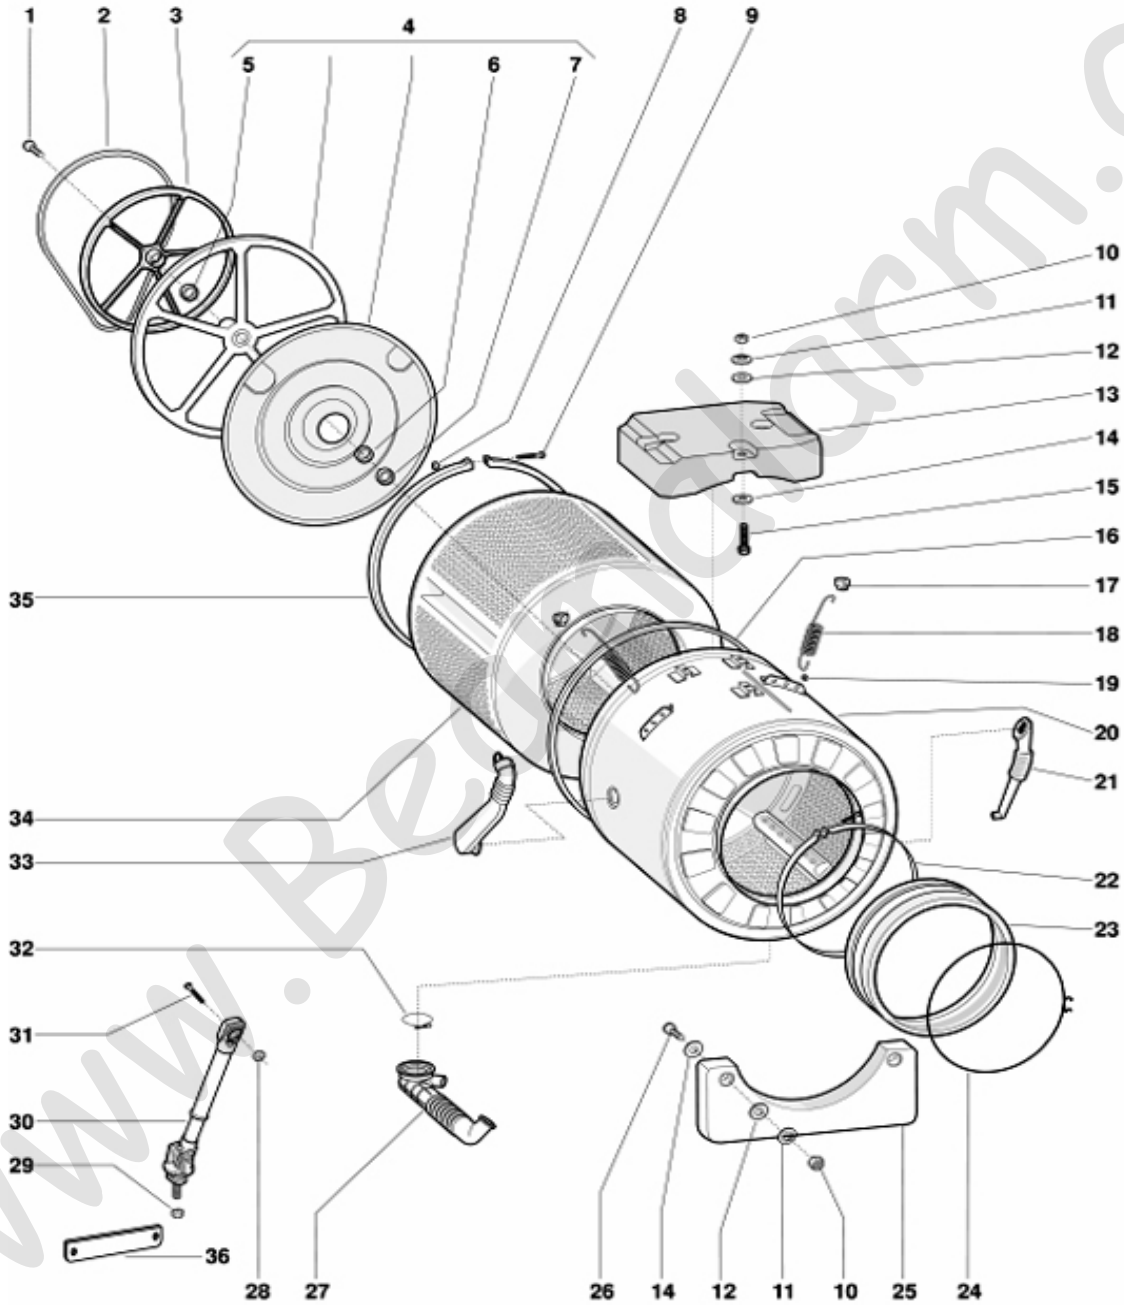

Splendide 2000S, 2100

Models: WD2000S*, WD2100 - (Oscillating)

Splendide "Comb-o-matic" 6200, 5200

Models: WDC6200CEE, WDC5200 - (Oscillating)

* NOTE: SEE FOLLOWING PAGES for Model WD2000S with S/N "406XXXX" and LATER

Splendide 2000S, 2100

Models: WD2000S*, WD2100 - (Oscillating)

Splendide "Comb-o-matic" 6200, 5200

Models: WDC6200CEE, WDC5200 - (Oscillating)

* NOTE: SEE FOLLOWING PAGES for Model WD2000S with S/N "406XXXX" and LATER

PART NO.	DESCRIPTION	MODEL
1	064786 Bolt	WD2000S (before 406)
2	082812 Belt Drive EL106H8	WD2000S(before 406), WD2100, WDC6200
2A	091042 Belt Drive	WDC5200
3	084026 Drum Pulley	WD2000S(before 406), WD2100, WDC6200
3A	091051 Drum Pulley	WDC5200
4	090204 Cross Bearing Assembly	WD2000S, WD2100
4A	091049 Cross Bearing Assembly	WDC5200
4B	082638 Cross Bearing Assembly	WDC6200
5	013563 Ball Bearing- Rear	All - WD2000S (before 406)
6	002591 Ball Bearing - Front	All - WD2000S (before 406)
7	035999 Ball Bearing Seal	All - WD2000S (before 406)
8	087919A Heater Housing Upper & Lower (406 - 601)	All - WD2000S (before 406)
	114388 Heater Housing Upper & Lower (602+)	WD2000S
9	055304 Bolt - Rear Tub Clamp	All - WD2000S (before 406)
10	051526 Self Locking Nut	All - WD2000S (before 406)
11	041605 Washer	All - WD2000S (before 406)
12	052723 Washer	All - WD2000S (before 406)
13	089965 Upper Counterweight	All - WD2000S (before 406)
14	041607 Nylon Washer	All - WD2000S (before 406)
15	041609 Screw	All - WD2000S (before 406)
16	036066 Tub Gasket	All - WD2000S (before 406)
17	064515 Anchor Pad - Suspension Spring	All - WD2000S (before 406)
18	082322 Suspension Spring - Large	All - WD2000S (before 406)
18A	089967 Suspension Spring - Small	All - WD2000S (before 406)
19	074041 Bushing Spring	All - WD2000S (before 406)
20	095718 Outer Tub 1.6 CF (30609 to 405 & later)	WD2000S
20A	090934 Outer Tub (before 30609)	ALL
20B	095720 Outer Tub 1.92 CF (30609 & Later)	WD2100
20C	090206 Outer Tub (before 30609)	WD2100
20D	095722 Outer Tub 1.6 CF (30609 & later)	WDC5200
20E	091050 Outer Tub (30609 & later)	WDC6200
20G	090321 Outer Tub (before 30609)	WDC6200
21	081750 Hose - Detergent Recovery	All - WD2000S (before 406)
22	090145 Clamp - Tub Diaphragm	All - WD2000S (before 406)
23	090201 Porthole Diaphragm	WD2000S(before 406), WD2100, WDC6200
23A	091052 Porthole Diaphragm	WDC5200
24	064546 Outer Wire Clamp	All - WD2000S (before 406)
25	081717 Front Counterweight	WD2000S(before 406), WD2100, WDC6200