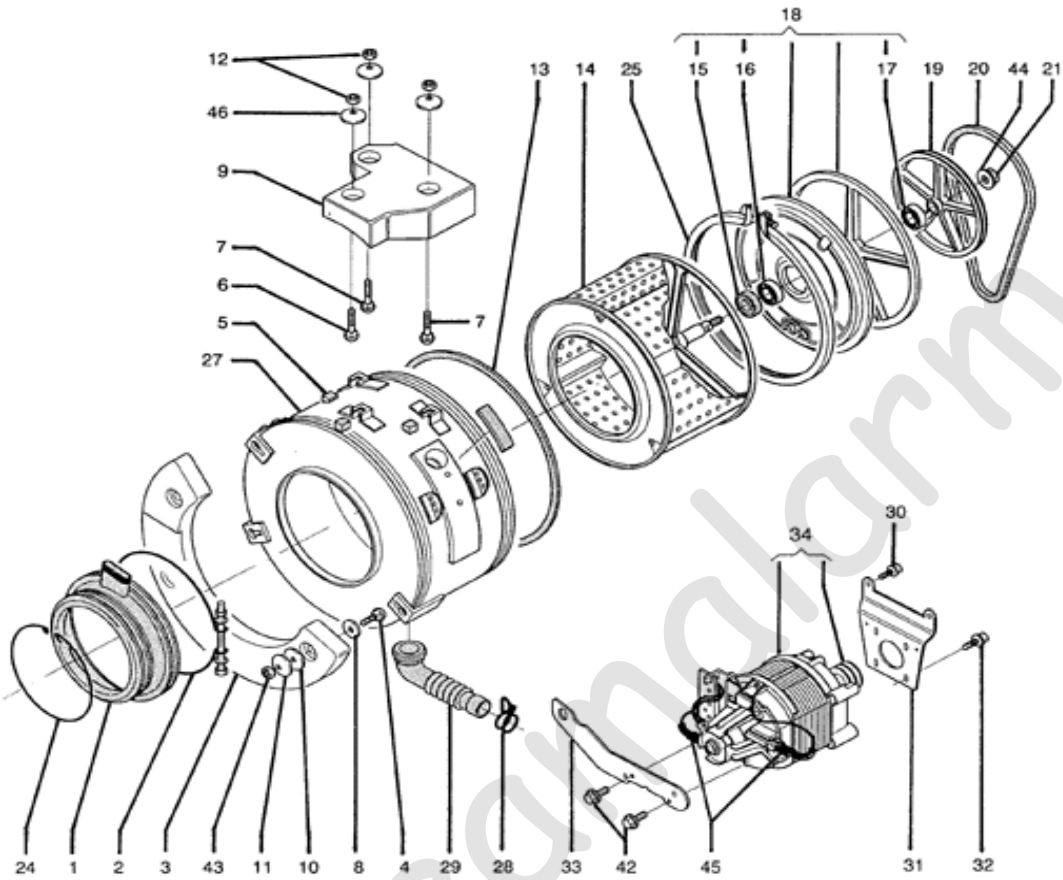

Splendide "Comb-o-matic" 2000

Models: WDC1024M, SWD1054M - (Oscillating)

Splendide "Comb-o-matic" 2000

Models: WDC1024M, SWD1054M - (Oscillating)

NLA = "No Longer Available"

	PART NO.		DESCRIPTION	Serial No.
1	114200670		Porthole Diaphragm	ALL
2	090145		Clamp	ALL
3	114900268	NLA	Front Counter Weight	ALL
4	991173010	NLA	Screw	Before 0013
4A	991173009	NLA	Screw	0013 & Later
5	114900218	NLA	Rubber Block	ALL
6	991173005	NLA	Screw	ALL
7	991173008	NLA	Screw	ALL
8	993279721	NLA	Washer	ALL
9	114900275	NLA	Upper Counterweight	ALL
10	993100001	NLA	Flat Washer	ALL
11	087919A	Heate	Spring	ALL
	114388	Heate	WD2000S	
12	99240024	NLA	Nut	ALL
13	036066		Gasket	ALL
14	119200839	NLA	Cylinder Assembly	Before 0013
14A	119200901		Cylinder Assembly	0013 & Later
15	114200638		Seal	Before 0013
15A	114200686		Seal	0013 & Later
16	013563		Ball Bearing	ALL
17	002591		Ball Bearing	ALL
18	119200844	NLA	Cylinder Cross Bearing Assembly	ALL
18A	119200903		Cylinder Cross Bearing Assembly	ALL
19	113300551		Pulley Assembly	ALL
20	114900257		Drive Belt	Before 9840
20A	114900291		Drive Belt	9840 & Later
21	992400243	NLA	Nut	Before 0013
21A	912000001	NLA	Nut	0013 & Later
24	113200497		Clamp for Porthole Diaphragm	ALL
25	111600694		Back Tube Ring Assembly	ALL
27	119200840	NLA	Tub Assembly	before 9719
27A	119200856	NLA	Tub Assembly	9719 to 0012
27B	119200889		Tub Assembly	0013 & Later
28	113200366	NLA	Clamp	ALL
29	114300707	NLA	Hose Tub to Filer	Before 9719
29A	114300770		Hose Tub to Filer	9719 & Later
30	995700012	NLA	Screw	ALL
31	113900499		Motor Support	ALL
32	995700012	NLA	Screw	ALL
33	111901186		Support	Before 0013
33A	111901207		Support	0013 & Later
34	116190223		Motor Assembly	Before 9805
34A	116190223		Motor Assembly	9805 & Later
42	995700012	NLA	Screw	ALL
43	992401238	NLA	Nut	ALL
44	940018501	NLA	Washer	ALL