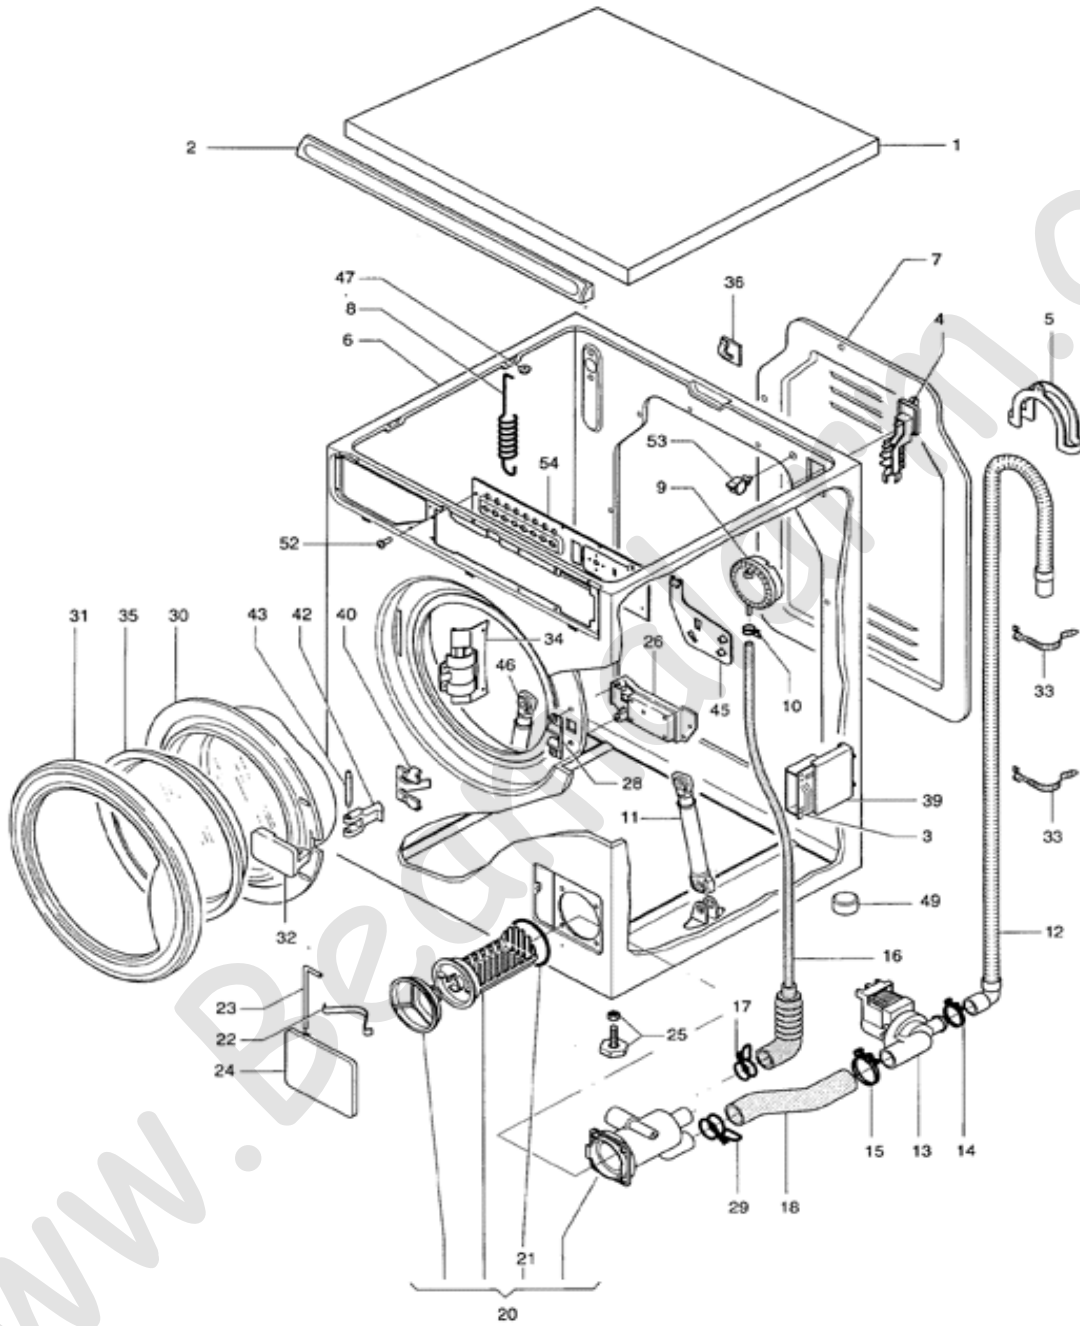

Splendide "Comb-o-matic" 6000, 6100

Models: WDC1025MCEE, WDC1025M, WDC1025, LWD1054M - (Cabinet)

Splendide "Comb-o-matic" 6000, 6100

Models: WDC1025MCEE, WDC1025M, WDC1025, LWD1054M - (Cabinet)

NLA = "No Longer Available"

	PART NO.		DESCRIPTION	Serial No.
1	111100830		Top Panel	
2	112903512		Top Decorative Element	
3	116103031G		Electronic Module Assembly	
4	116990422		Junction Black (Single-Phase)	
5	112902490		Support	
6	119100642	NLA	Cabinet (Round Porthole)	
7	111100884		Back Panel	
8	113800472		Spring Tub Suspension	
9	116102798		Pressure Switch	Before 9719
9a	116103075		Pressure Switch	9719 to 9942
9B	116103134		Pressure Switch	9943 & Later
10	087919A	Heat er Hou sing Upp er & Low er (406 - 601)	Clamp	
	114388	Heat er Hou sing Upp er & Low er (602 +)	WD2000S	
11	113800478		Shock Absorber (long)	Before 0020
11A	113800483		Shock Absorber (long)	0020 & Later
12	114300725		Outlet Hose Elbow	
13	116590746TG		Pump	
14	113200240	NLA	Clamp	
15	113200087	NLA	Clamp	
16	119803162		Hose To Pressure Switch	Before 9719
16A	051552		Hose To Pressure Switch	9719 & Later
17	113200354	NLA	Clamp	Before 9719
17A	113200113	NLA	Clamp	9719 & Later
18	114300737		Hose Filter To Pump	Before 9841
18A	114300781		Hose Filter To Pump	9841 & Later
20	112990007		Filter Assembly	Before 9719
20A	112990007A		Filter Assembly	9719 to 9840