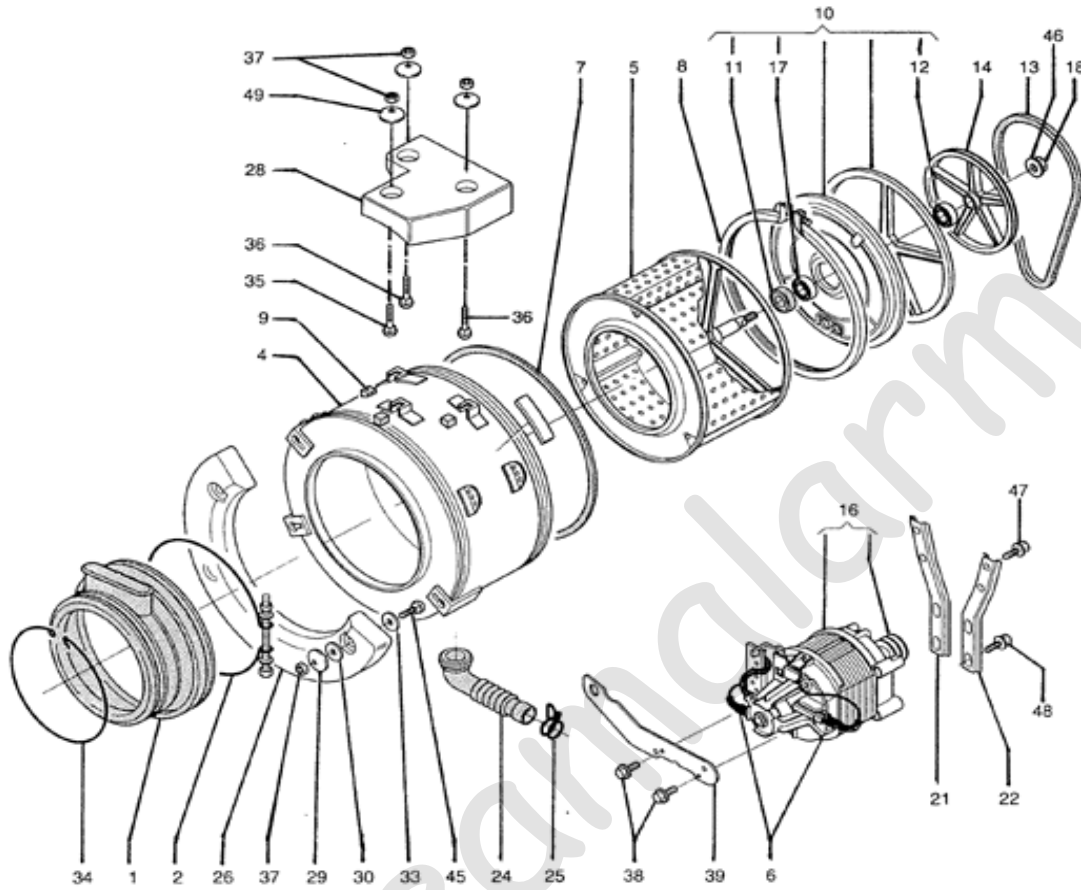

Splendide 2000

Model: WD802M - (Oscillating)

Splendide 2000

Model: WD802M - (Oscillating)

	PART NO.	DESCRIPTION	Serial No.
1	114200661	Porthole Diaphragm	C6 AND M-MODEL ALL
2	090145	Clamp	ALL
2A	97023001	Clamp Not Available	9719 & later
4	119200763	Clamp Not Available	Before 9720
4A	119200858	Tub Assembly Not Available	9720 to 0002
4B	119200888	Tub Assembly	0003 & later
5	119200837	Cylinder Assembly	Before 0003
5A	119200901	Cylinder Assembly	0003 & later
6	113390244	Carbon Brush	"M" Models All
7	036066	Gasket	ALL
8	111600694	Back Tub Ring Assembly Not Availabl	ALL
9	114900218	Rubber block	ALL
9A	087919A	Heater Housing Upper & Lower (406 -	0003 & later
	114388	Heater Housing Upper & Lower (602+	WD2000S
10	119200773	Cylinder Cross Bearing Assy	Before 0003
10A	119200900	Cylinder Assembly	0003 & later
11	035999	Seal	ALL
11B	114200686	Seal	0003 & later
12	002591	Ball Bearing	ALL
13	114900257	Drive Belt "M" Models	Before 9840
13A	114900291	Drive Belt "M" Models	9840 & later
14	113300543	Pulley Assembly	Before 0003
14A	113300551	Pulley Assembly	0003 & later
16	116190213 & 1195	Motor Assembly	0003 & later
16A	116190223	Motor Assembly	Before 9805
17	013563	Ball Bearing	ALL
18	992400243	Nut	Before 0003
18A	912000001	Torx Screw	0003 & later
21	113900494	Right Motor Support	Before 0003
22	113900495	Left Motor Support	Before 0003
24	11430070	Hose Tub to Filter	Before 9719
24A	114300770	Hose Tub to Filter	9719 & later
25	113200366	Clamp (small)	ALL
26	114900262	Front Counterweight	Before 0003
26A	114900268	Front Counterweight	0003 & later
28	114900273	Upper Counterweight	Before 0003
28A	114900275	Upper Counterweight	0003 & later
29	113800458	Spring	ALL
30	99310001	Flat Washer	ALL
33	993279721	Washer	ALL
34	113200497	Clump for Porthole Diaphragm	ALL
35	991173005	Screw	ALL
36	991173008	Screw	ALL
37	992400240	Nut	Before 0003
37A	992401238	Nut	0003 & later
38	995700012	Screw	ALL
39	111901184	Support	Before 0003