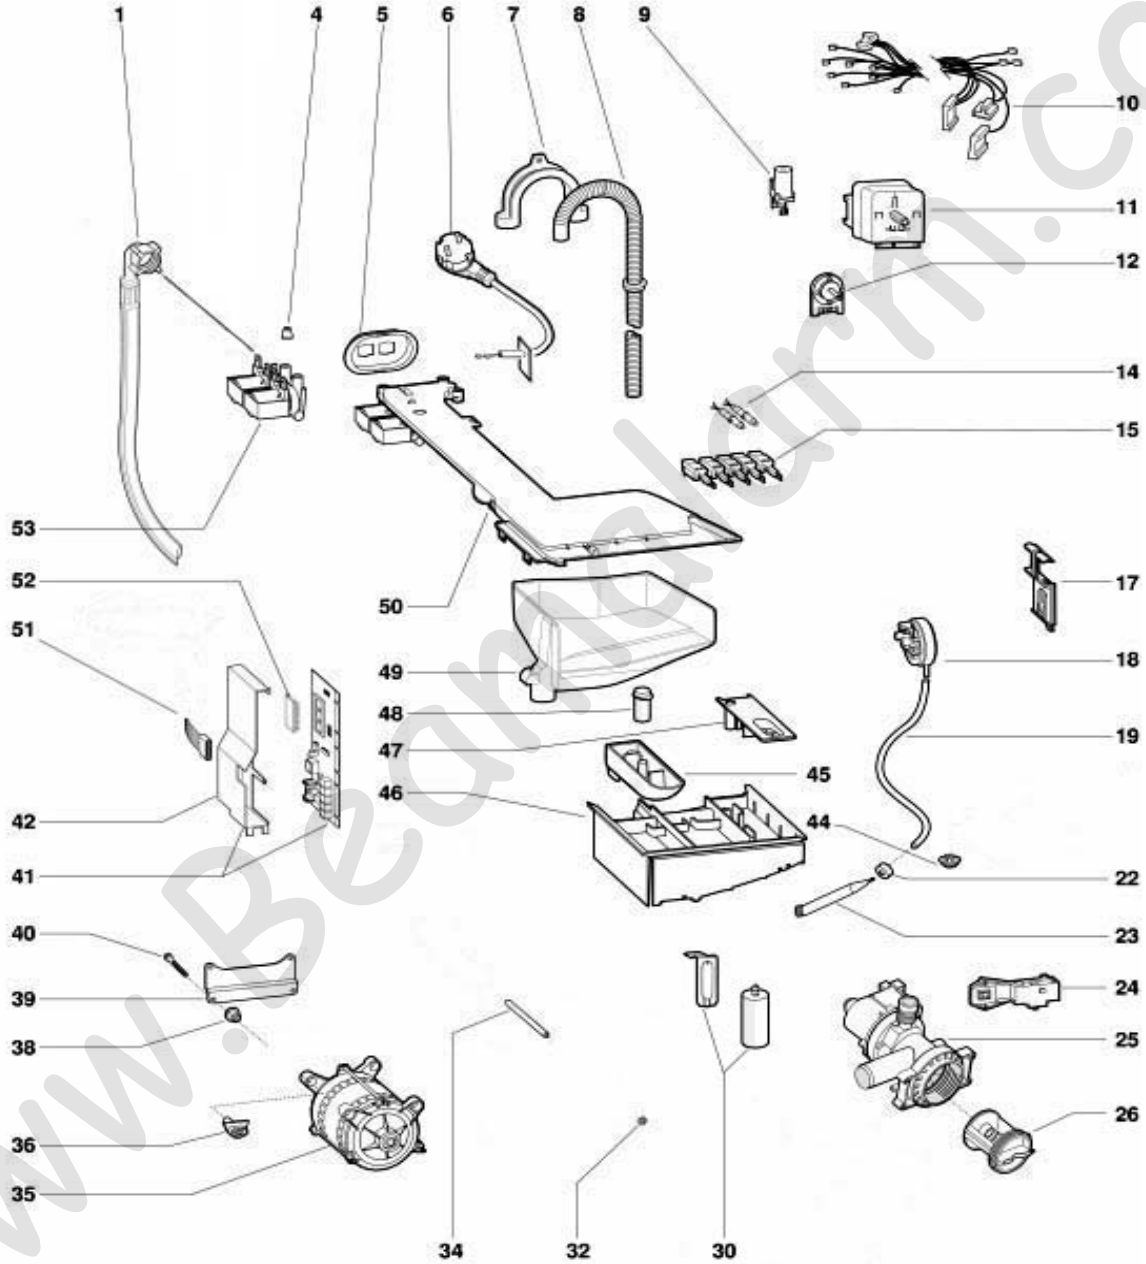

Splendide 2000S, 2100

Models: WD2000S, WD2100 - (Top Cover/Controls)

Splendide "Comb-o-matic" 6200, 5200

Models: WDC6200CEE, WDC6200CEE, WDC5200 - (Top Cover/Controls)

Splendide 2000S, 2100

Models: WD2000S, WD2100 - (Top Cover/Controls)

Splendide "Comb-o-matic" 6200, 5200

Models: WDC6200CEE, WDC6200CEE, WDC5200 - (Top Cover/Controls)

	PART NO.	DESCRIPTION	MODEL
1	112930	Inlet Hose	ALL
1	005572	Inlet Hose Gasket	ALL
4	064534	Seal - Electrovalve/Dispenser	ALL
5	066514	Support - Inlet Valve	ALL
6	098928	Power Cord (406 & later)	WD2000S
6A	090194	Power Cord (B4 406	All - WD2000S (before 406)
7	019902	Support - Drain Hose	ALL
8	027466	Hose Outlet (406 & later)	WD2000S
8A	091775	Hose Outlet	All - WD2000S (before 406)
9	090332	Junction Block	ALL
10	111510	Wiring Harness - Complete (406 & later)	WD2000S
10A	090933	Wiring Harness - Complete (Before 406)	WD2000S
10B	087919A	Heater Housing Upper & Lower (406 - 601)	WD2100
	114388	Heater Housing Upper & Lower (602+)	WD2000S
10C	091048	Wiring Harness - Complete	WDC5200
10D	090323	Wiring Harness - Complete	WDC6200
11	090195	Program Selector	ALL
12	085195	Dry Timer & Water Temperature Selector	ALL
14	084763	Light Auto Dry/Status Door Lock	ALL
15	088394	Push Button Switch	ALL
15A	090218	On/Off Switch	ALL
17	064537	Support - Pressure Switch	ALL
18	090200	Pressure Switch	ALL
19	092170	Hose - Pressure Switch (406 & later)	WD2000S
19A	051552	Hose - Pressure Switch	All - WD2000S (before 406)
22	092412	Tub Clamp (406 & Later)	WD2000S
22A	078221	Tub Clamp	All - WD2000S (before 406)
23	092173	Accumulator - Pressure Switch (406& Later)	WD2000S
23A	053409	Accumulator - Pressure Switch	All - WD2000S (before 406)
24	090199	Door Interlock Switch	ALL
25	090207	Pump Self Cleaning	ALL
26	045027	Filter Element	ALL
30	091054	Surge Protector	ALL
32	110422	Self Locking Nut M6 (406 & later)	ALL
32A	040932	Self Locking Nut M6	All - WD2000S (before 406)
34	074152	Bolt M6x30 (406 & later)	WD2000S
34A	090124	Motor Bolt	All - WD2000S (before 406)
35	090196	Main Motor	WD2000S,WD2100, WDC6200
35A	091045	Main Motor	WDC5200
36	050187	Fixing Nut	ALL
38	074151	Rubber Bushing - Motor Mount	WD2000S,WD2100, WDC6200
38A	104675	Motor Rubber Bushing	WDC5200