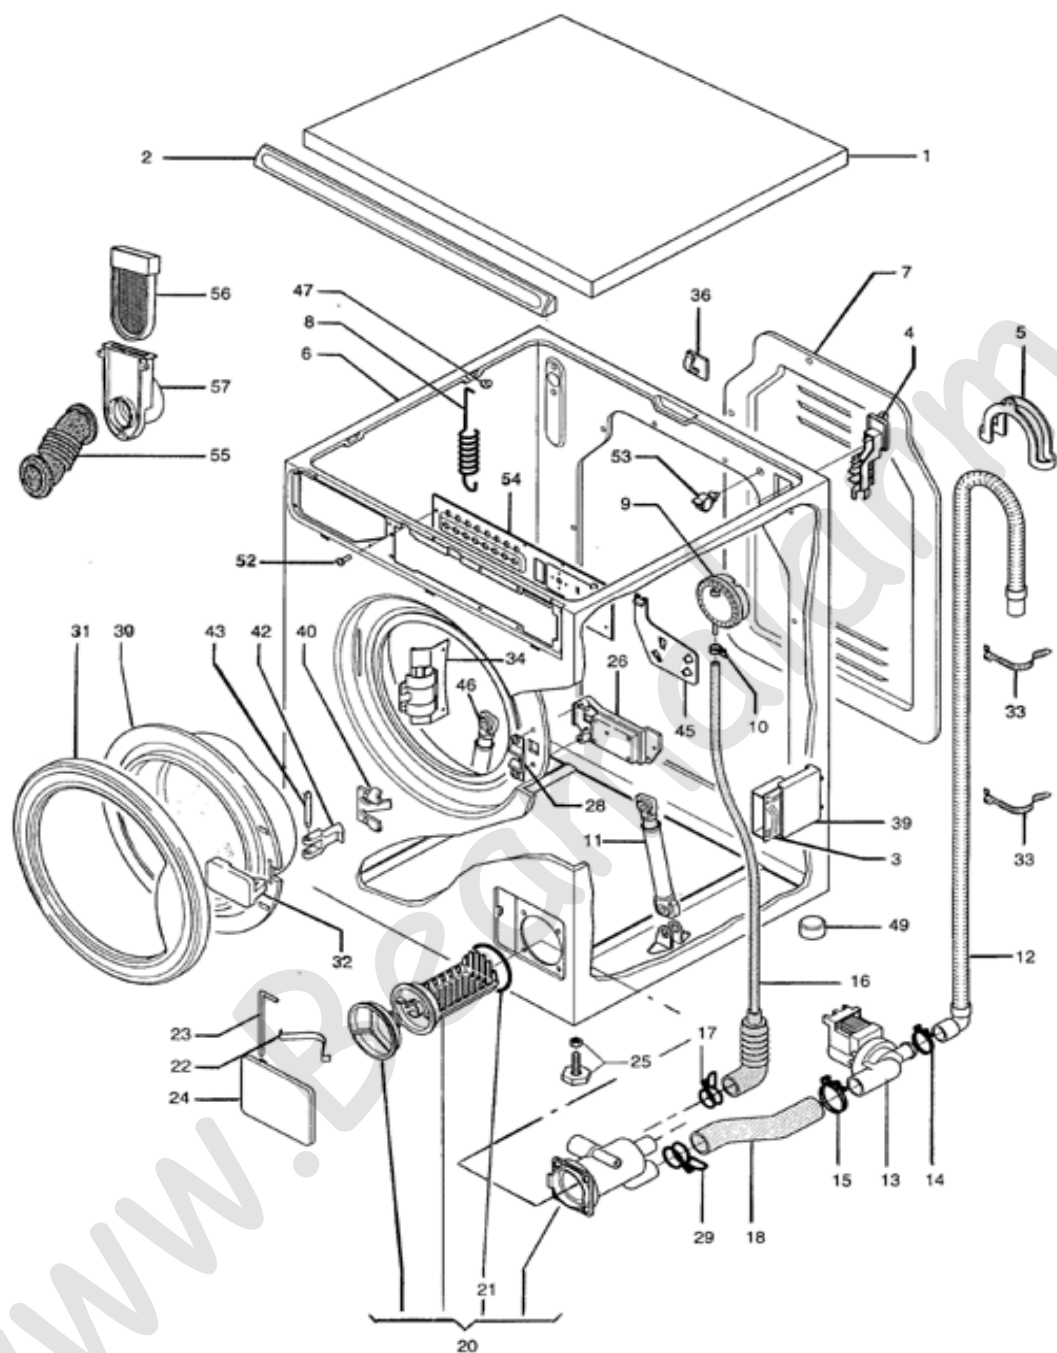

Splendide 2000

Model: WD802M - (Cabinet)

Splendide 2000

Model: WD802M - (Cabinet)

	PART NO.	DESCRIPTION	Serial No.
1	111100830	Top Panel	ALL
2	112903512	Top Decorative Element	ALL
3	116103031G	Electornic Moduel Assembly	ALL
4	116990422	Junction Block (single -phase)	ALL
5	112902490	Support	ALL
6			ALL
7	111100884	Back Panel	ALL
8	113800472	Spring Tub Suspension	Before 0003
8A	113800484	Spring Tub Suspension	0003 & Later
9	116102798	Pressure Switch	BEFORE 9719
9A	116103075	Pressure Switch	9719 & Later
10	113200152	Clamp	ALL
11	087919A	Heater Housing Upper & Lower (406 - 601)	Before 0003
	114388	Heater Housing Upper & Lower (602+)	WD2000S
11A	113800483	Shock Absorber - Long	0003 & later
12	114300725	Outlet Hose Elbow	ALL
13	116590746tg	Pump	ALL
14	113200240	Clamp	ALL
15	113200087	Clamp	ALL
16	119803162	Hose To Pressure Switch	Before 9719
16A	051552	Hose to Pressure Switch 1	ALL
16B	051552	Hose To Pressure Switch Hose	ALL
17	113200354	Clamp Not Available	Before 9719
17A	113200113	Clamp Not Available	9719 & later
18	114300737	Hose Filter to Pump	Before 9841
18A	114300781	Hose Filter to Pump	9841 & Later
20	112990007	Filter Assembly	Before 9719
20A	112990007A	Filter Assembly	9719 to 9840
20B	112990083	Filter Assembly	9841 & Later
21	114200666	Filter Gasket	Before 9841
21A	114200675	Filter Gasket	9841 & later
22	113800431	Spring Tub Suspension	ALL
23	113900489	Pin	ALL
24	111100676	Filter Door	ALL
25	119803003	Leveling Screw	ALL
26	116102761	Electirc Door Switch	ALL
28	182990046	Hood Stop Plate	ALL
29	113200491	Clamp	ALL
30	117000099	Door Flange	ALL
30A	117000099	Door Flange	ALL
31	112100592	Door Ring	ALL
32	112300230	Door Handle	ALL
33	112903262	Support	ALL
34	113190122	Hinge Assembly (round porthole)	ALL
36	112901939	Adjesive Hook	ALL
39	112400459	Module Housing	ALL
40	113800459	Spring	ALL