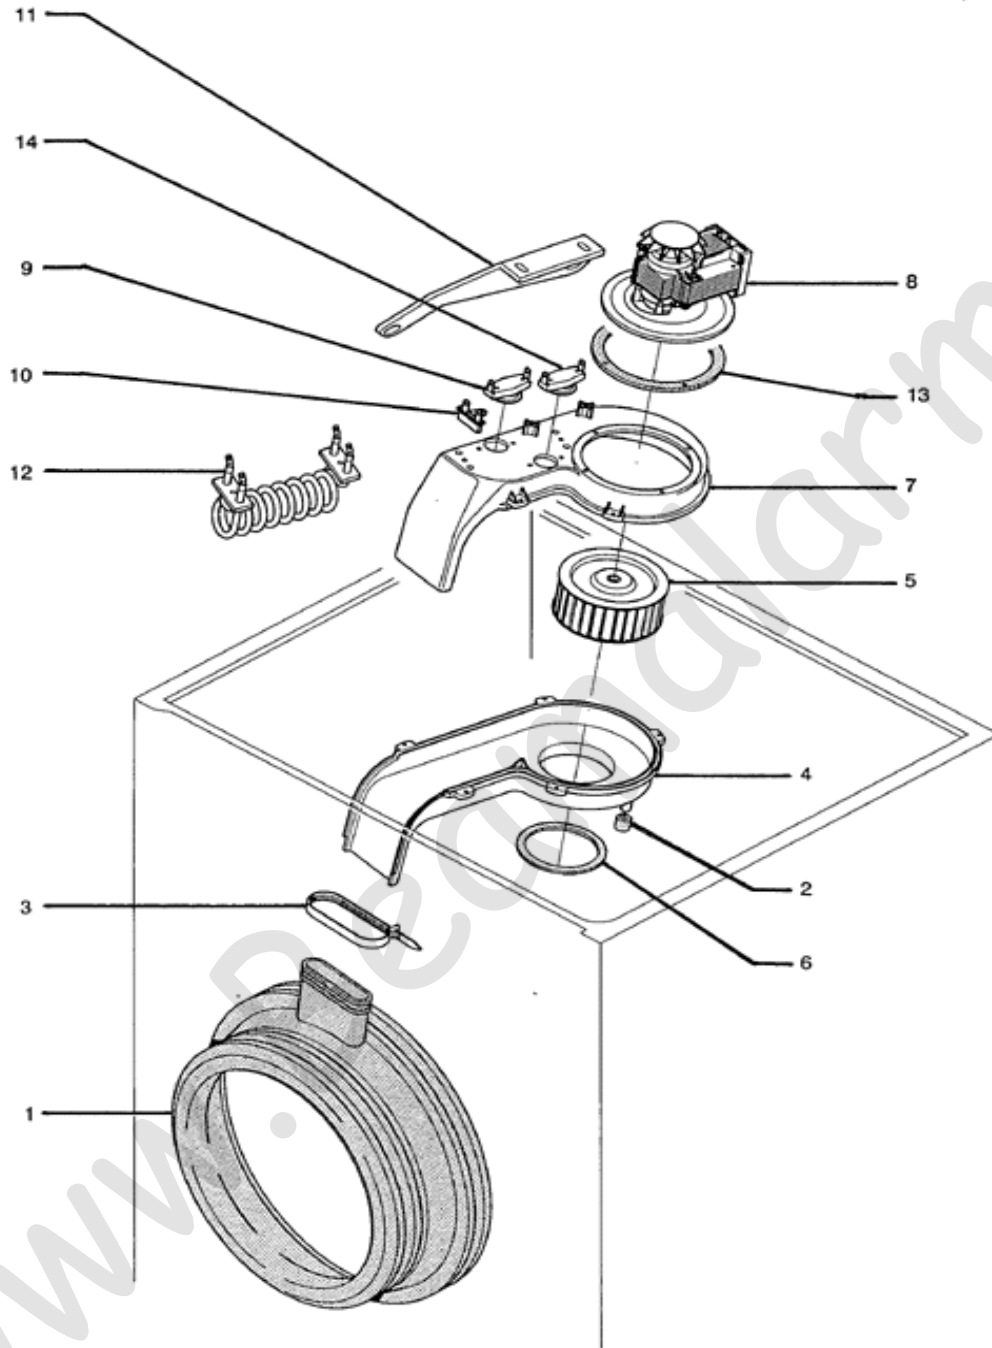

Splendide "Comb-o-matic" 2000

Models: WDC1024M, SWD1054M - (Ventilation)

Splendide "Comb-o-matic" 2000

Models: WDC1024M, SWD1054M - (Ventilation)

NLA = "No Longer Available"

	PART NO.	DESCRIPTION	Serial No.
1	114200670	Porthole Peaphragm	ALL
2	041617	Gasket	ALL
3	970196911	Clamp	ALL
4	113300554	Heater Housing	ALL
5	036080	Impeller Assembly	ALL
6	041619	Gasket	ALL
7	113300553	Cover	ALL
8	090215	Fan Motor	ALL
9	116102693	Thermostat	ALL
10	186240099	Safety Fuse 141 C	ALL
11	111901110	Support	Before 0013
11A	087919A	Heater Housing Upper & Lower (406 -	0013 & Later
	114388	Heater Housing Upper & Lower (602+	WD2000S
12	119503931	Heater	Before 9835
12A	119504521	Heater	9835 & Later
13	041625	Gasket	ALL
14	186820052	Thermostat	ALL
<i>Not Shown</i>	100A	Air Duct Cleaning Kit (Splendide)	ALL