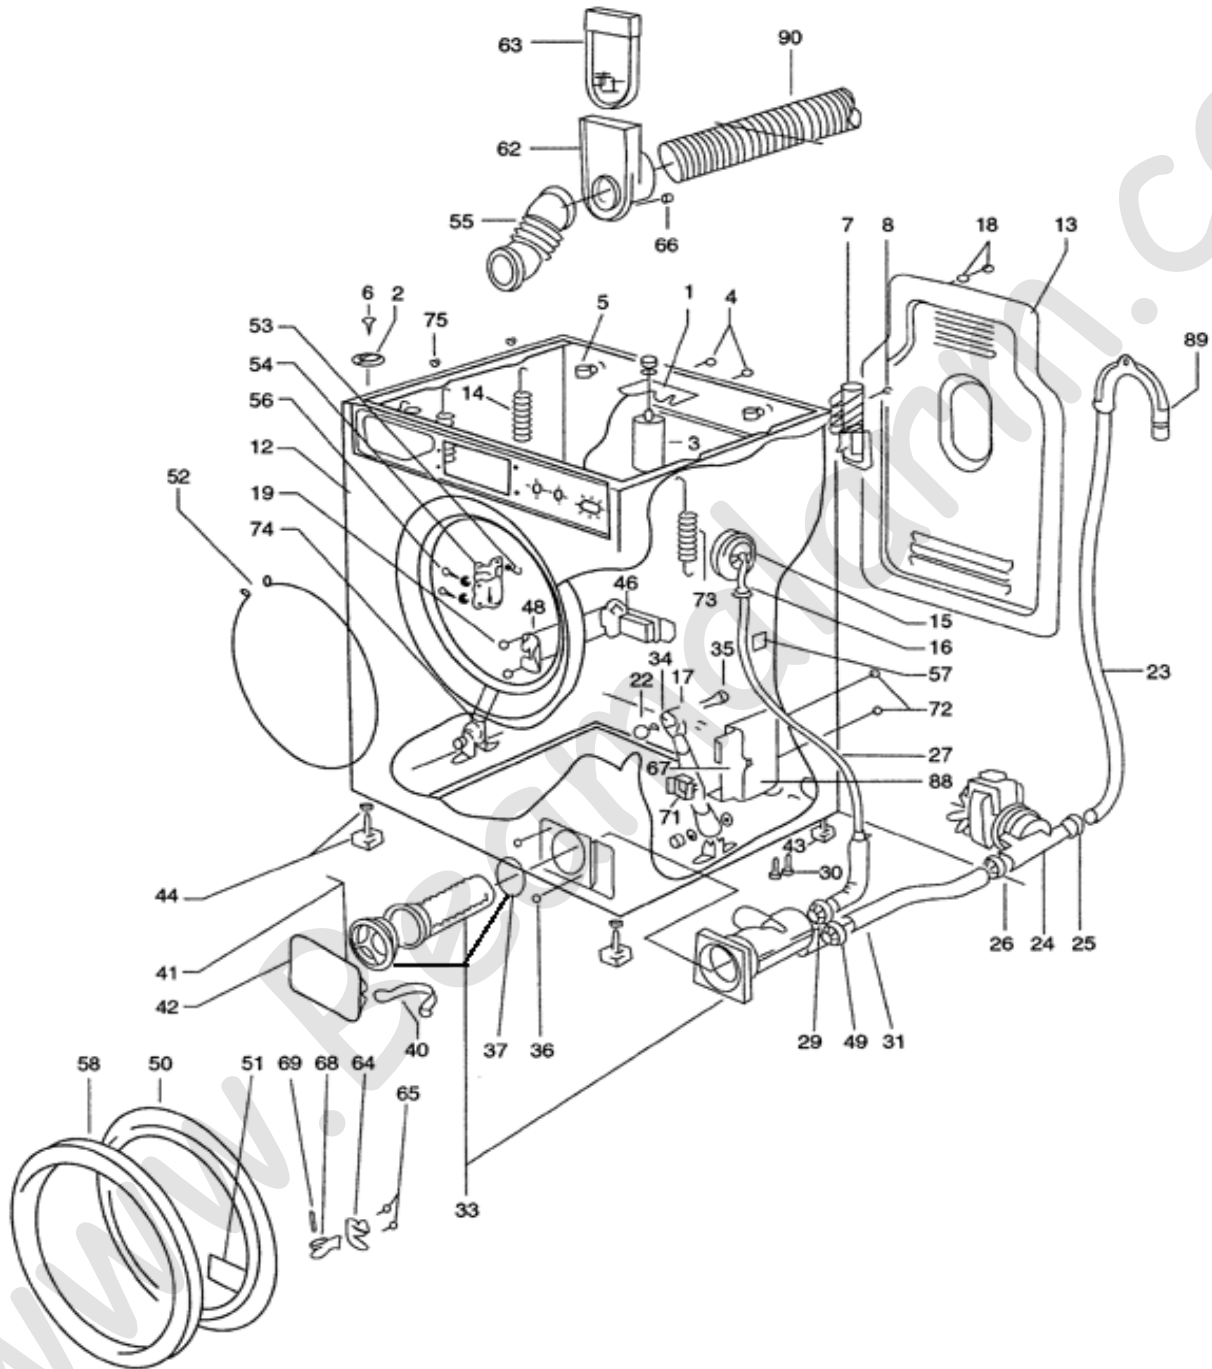

Splendide 2000

Models: WD802(X), WD804, NBR5000 - (Cabinet)

Splendide 2000

Models: WD802(X), WD804, NBR5000 (Cabinet)

	PART NO.	DESCRIPTION	Serial No.
1	111901056	Halter, Cap Bracket	ALL
2	112902184	Black Fix Top	ALL
3	116200723	Capacitor 60 mf	Pre-M models
4	995500001	Screw, Back Cover	ALL
5	112903121	Wiring Support	ALL
6	912600001	Screw, Top Block	ALL
7	116990422	Junction Block	ALL
8	91225001	Screw, Cord Block	ALL
12	119100631	Cabinet Assembly for Round Porthole	ALL
13	111100657	Back Panel	ALL
14	113800438	Spring, Tub Suspension	ALL
15	116102795	Pressure Switch	ALL
16	087919A	Heater Housing Upper & Lower (406 - 60	ALL
	114388	Heater Housing Upper & Lower (602+)	WD2000S
17	113800478	Shock absorber (long)	ALL
18	995500001	Screw, Capacitor Mount	ALL
19	991633518	Screw, Interlock	ALL
22	920153234	Nut, Shock	ALL
23	114300725	Hose, Outlet	ALL
24	116590746TG	Pump	ALL
25	113200240	29,5 Clamp for Outlet Hose	ALL
26	113200087	37 Clamp, Pump	ALL
27	119802991 N/A	Hose, Pressure Switch	ALL
29	113200354	Clamp, Presso, 30	ALL
30	917112233	Screw, M5x12, Pump	ALL
31	114300665 N/A	Hose, Filter to Pump	ALL
33	112990007	Filter Assembly	Before 9719
34	930063324	Washer, Shock-10.5x17.5x4.4	ALL
35	995600003	Screw, Shock-M10x45	ALL
36	991342230	Screw, Wash Filter	ALL
37	114200666	Gasket, Filer	ALL
40	112800431	Spring, Wash Filter Door	ALL
41	113900489	Pin, Filter Door	ALL
42	111100676	Filter Door	ALL
43	114400211	Pad, Rubber	ALL
44	119803003	Leveling Screw	ALL
46	116102761	Switch, Door Interlock	ALL
48	182990046	Hook Stop Plate	ALL
49	113200491	Clamp, 35	ALL
50	117000099	Flange, Door with Glass	ALL
51	112300230	Handle, 2000	ALL
51A	112300147	Handle, Indesit/Norcold	ALL
51B	112300177	Handle, Splendide -Silver	ALL
52	113200489	Wire, Porthole Diaphragm	ALL
53	912153130	Screw, Hinge M5x10	ALL
54	113190122	Hinge Assembly, Round Porthole	ALL
55	036024	Hose, Drum to Dry Filter	ALL