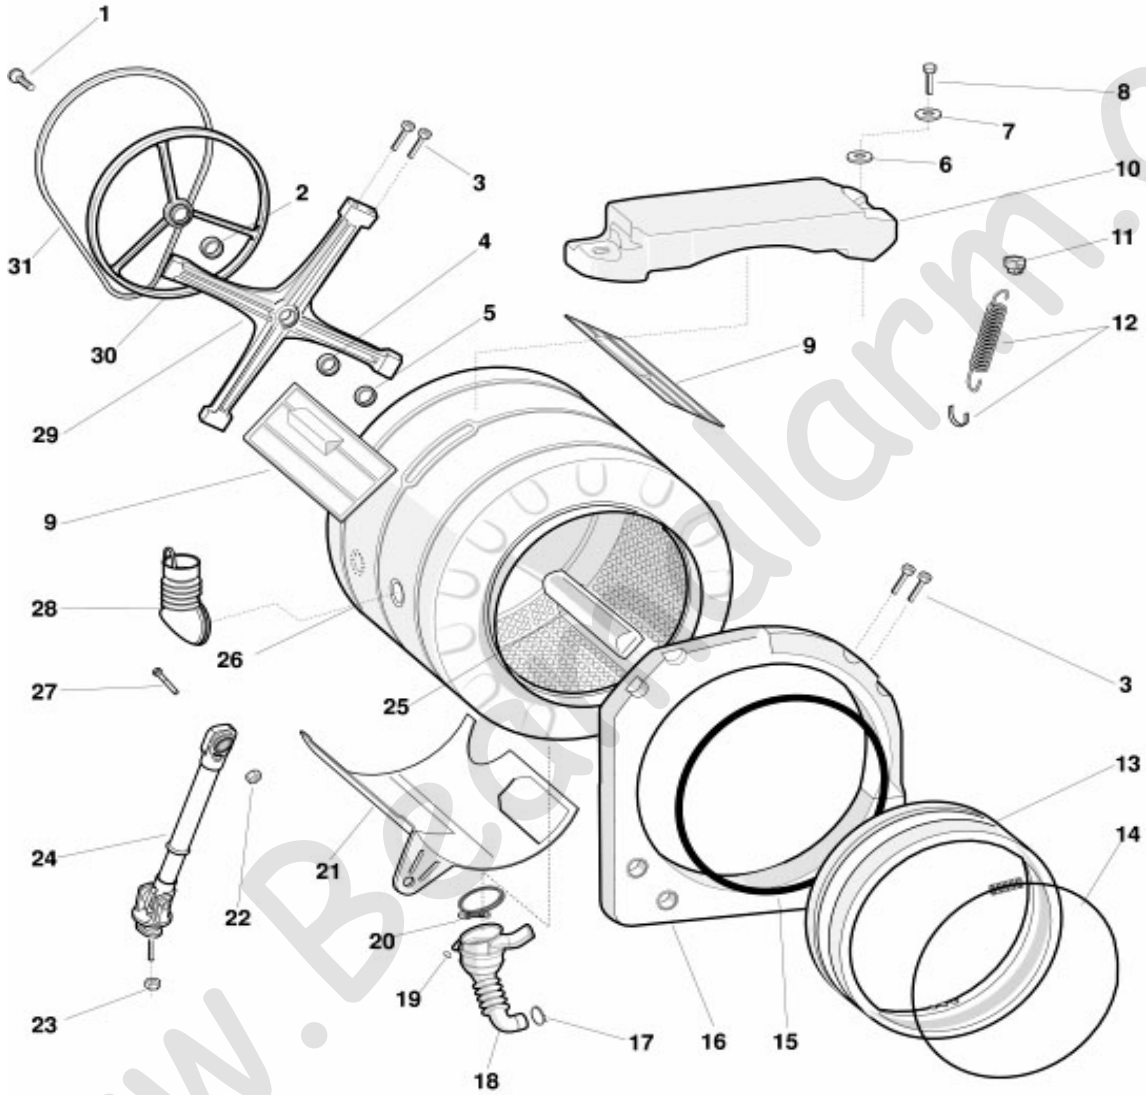

Splendide 2000S

Model: WD200S* (S/N 406 and later - Oscillating)

* NOTE: SEE PREVIOUS PAGES for Model WD2000S with S/N BEFORE "406XXXX"

Splendide 2000S

Model: WD2000S* (S/N 406 and later - Oscillating)

* NOTE: SEE PREVIOUS PAGES for Model WD2000S with S/N BEFORE "406XXXX"

	PART NO.	DESCRIPTION	MODEL
1	064786	Bolt	WD2000s (406+)
2	013563	Bearing	WD2000s (406+)
3	064785	Bolt	WD2000s (406+)
4	002591	Bearing	WD2000s (406+)
5	096186	Oil Seal	WD2000s (406+)
8	088408	Bolt	WD2000s (406+)
9	064517	Tank Cradle- Top Left Right	WD2000s (406+)
10	087811	Upper Counterweight	WD2000s (406+)
11	064515	Anchor Pad	WD2000s (406+)
12	110420	Spension Spring	WD2000s (406+)
13	110429	Porthole Diaphragm	WD2000s (406+)
14	087919A	Heater Housing Upper & Lower (406 - 601)	WD2000s (406+)
	114388	Heater Housing Upper & Lower (602+)	WD2000S
15	064547	Clamp - Tub Diaphragm	WD2000s (406+)
16	092178	Front Counterweight	WD2000s (406+)
17	092411	Hose Clamp	WD2000s (406+)
18	092174	Hose to Filter	WD2000s (406+)
19	092412	Hose Clamp	WD2000s (406+)
20	091148	Clamp	WD2000s (406+)
21	093848	Tank Cradle Lower	WD2000s (406+)
22	030443	Nut	WD2000s (406+)
23	065152	Nut	WD2000s (406+)
24	093885	Shock Absorber	WD2000s (406+)
25	064789	Wash Paddles	WD2000s (406+)
26	111507	Outer Tub	WD2000s (406+)
27	093750	Bolt	WD2000s (406+)
28	092273	Hose Dispenser to Tank	WD2000s (406+)
29	096077	Cross Bearing Assembly	WD2000s (406+)
30	074211	Drum Pully	WD2000s (406+)
31	074218	Belt Drive	WD2000s (406+)